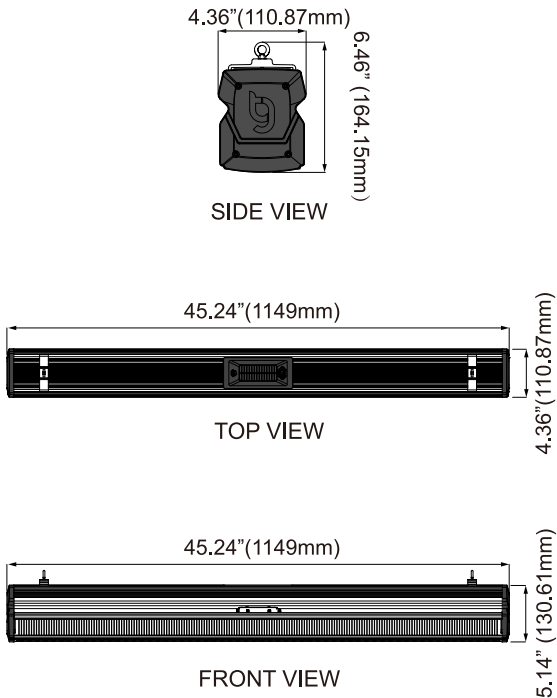

◆ **SPECIFICATIONS**

PPF:	1944 $\mu\text{mol/s}$
Efficacy:	2.7 $\mu\text{mol/J}$
Input Power:	720 W
Power Factor:	$\geq 90\%$
Fixture Dimensions/Weight:	45.24"L x 4.36" W x 6.46" H / 22.33lbs
Mounting Height:	> 2.5ft Above Canopy
Lifetime:	L90: > 54,000 hrs
Warranty:	5 Years Standard Warranty
Input Voltage:	Autosensing 100-277V
Amp Draw:	120V/6.23A, 240V3.09A/277V/2.71A
IP Rating:	IP66

◆ **DIMENSIONS**

◆ **MODEL-I PLUS (Tested at 2.5 Feet)**

**AVERAGE PPFD 684**

◆ **FEATURES**

- Outstanding Efficiency
- Slim design with built-in driver
- Innovative V-shape LED panel
- Ultimate controllability on UV, White, Deep Red and Far Red channels
- External control ability