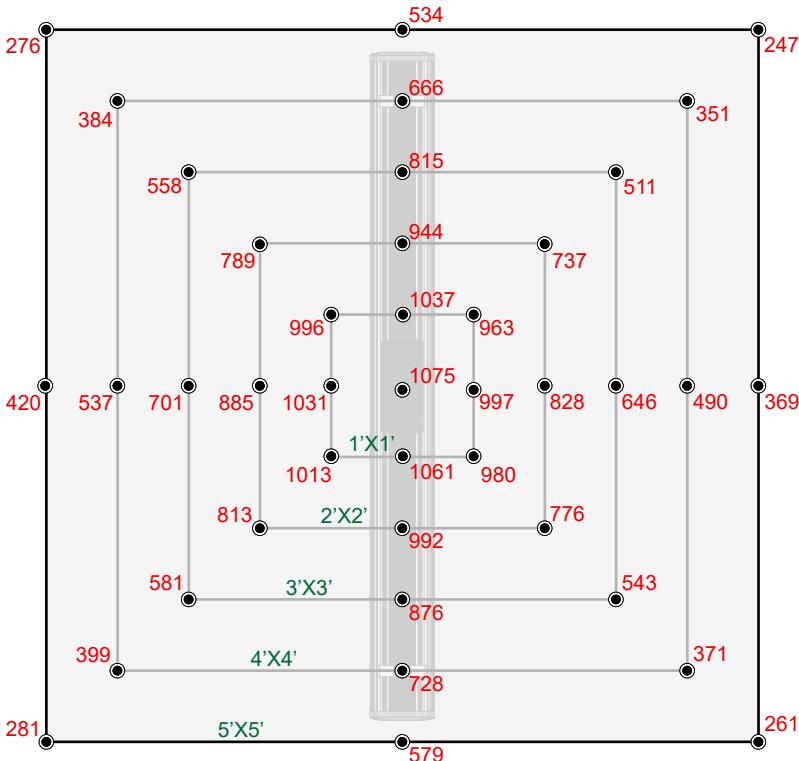

◆ **SPECIFICATIONS**

PPF:	1944 $\mu\text{mol/s}$
Efficacy:	2.7 $\mu\text{mol/J}$
Input Power:	720 W
Power Factor:	$\geq 90\%$
Fixture Dimensions/Weight:	45.24"L x 4.36" W x 6.46" H / 22.33lbs
Mounting Height:	> 2.5ft Above Canopy
Lifetime:	L90: > 54,000 hrs
Warranty:	5 Years Standard Warranty
Input Voltage:	Autosensing 100-277V
Amp Draw:	120V/6.23A, 240V3.09A/277V/2.71A
IP Rating:	IP66

◆ **DIMENSIONS**

◆ **MODEL-I PLUS (Tested at 2.5 Feet)**

**AVERAGE PPFD 684**

◆ **FEATURES**

- Outstanding Efficiency
- Slim design with built-in driver
- Innovative V-shape LED panel
- Ultimate controllability on UV, White, Deep Red and Far Red channels
- External control ability