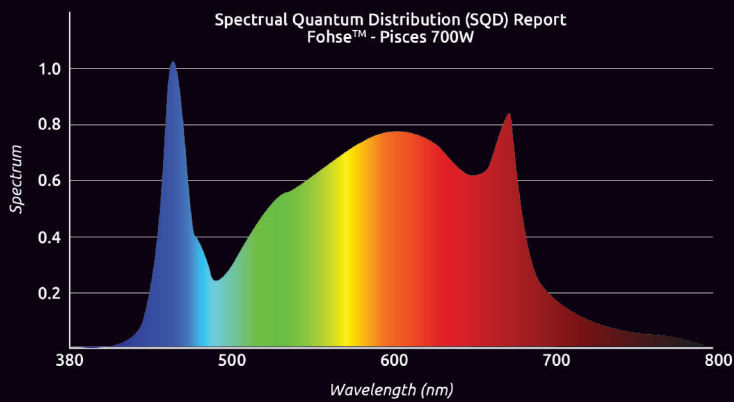

FIXTURE SPECS	STANDARD WIDTH	5FT WIDTH
Dimensions	42" x 43.5" x 2"	58" x 43.5" x 2"
Weight	23 lbs.	29 lbs.

SCAN TO RECEIVE A

**CUSTOM
LIGHT PLAN**

* Options up to. Subject to change without notice.
Tolerance ±10%

© Copyright 2023** Fohse, Inc.

**Specs updated quarterly and are subject to change