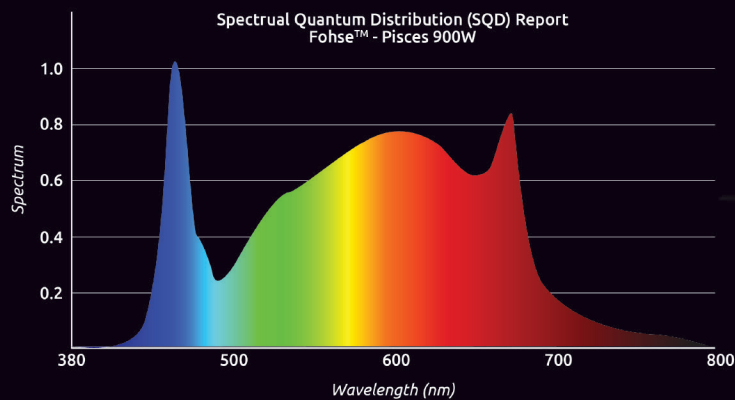

FIXTURE SPECS	STANDARD WIDTH	5FT WIDTH
Dimensions	42" x 43.5" x 2"	58" x 43.5" x 2"
Weight	24 lbs.	30 lbs.

SCAN TO RECEIVE A

CUSTOM LIGHT PLAN

* Options up to. Subject to change without notice.

Tolerance ±10%

© Copyright 2023** Fohse, Inc.

**Specs updated quarterly and are subject to change