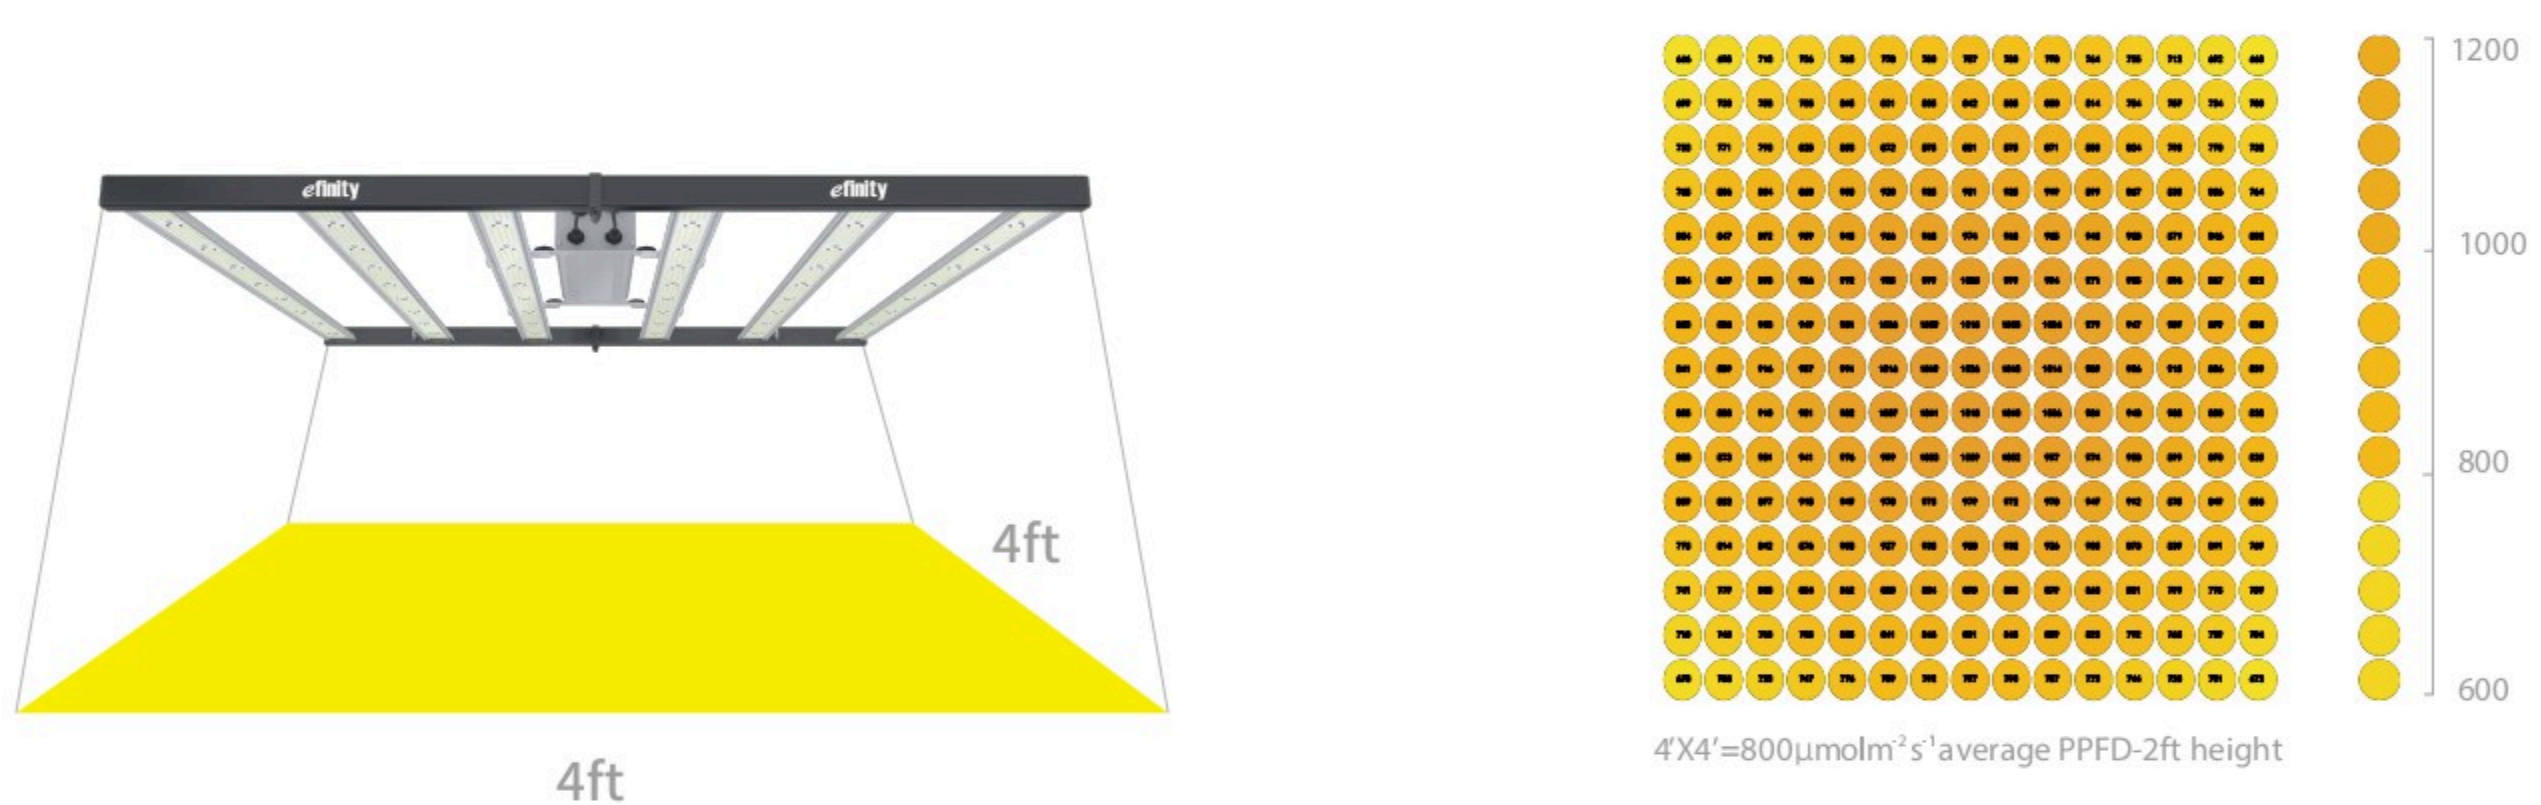

2.7
μmol/J

1701
μmol/S

Daisy Chained

630W

Spectrum
Bloom

IP66

5
years standard warranty

SPECIFICATIONS

Light Version	Ecogrow 630	Max Ambient Temperature	95°F / 35°C
AC Input Power	630W	Dimming	0-10V
Light Source	LED	Power Factor	> 0.95
Spectrum	Customized	Total Harmonic Distortion	< 10%
Efficacy	2.7 μmol/J	Lifetime	> 50,000hrs
PPF(380-780nm)	1701 μmol/s	Certifications	DLC,ETL
AC Input Voltage	120-277V AC / 200-480V AC	IP Rating	IP66
Frequency	50 / 60 Hz	Warranty	5 Years Standard Warranty
Light Distribution	120°	Overall Dimensions	43.3" x 39.4" x 5.7"
Mounting Height	≥6" Above Canopy	N.W.	26.0lbs
Thermal Management	Passive		

High uniformity with 6 bars light

High efficiency full-spectrum

Full metal design for even heat distribution

Ambient Temperature : 86°F

Light Version	Superstar S630		Other brand	
Wind	no wind	wind	no wind	wind
Light Source	127°F	91°F	129°F	101°F
Structure	119°F	87.8°F	123°F	99°F