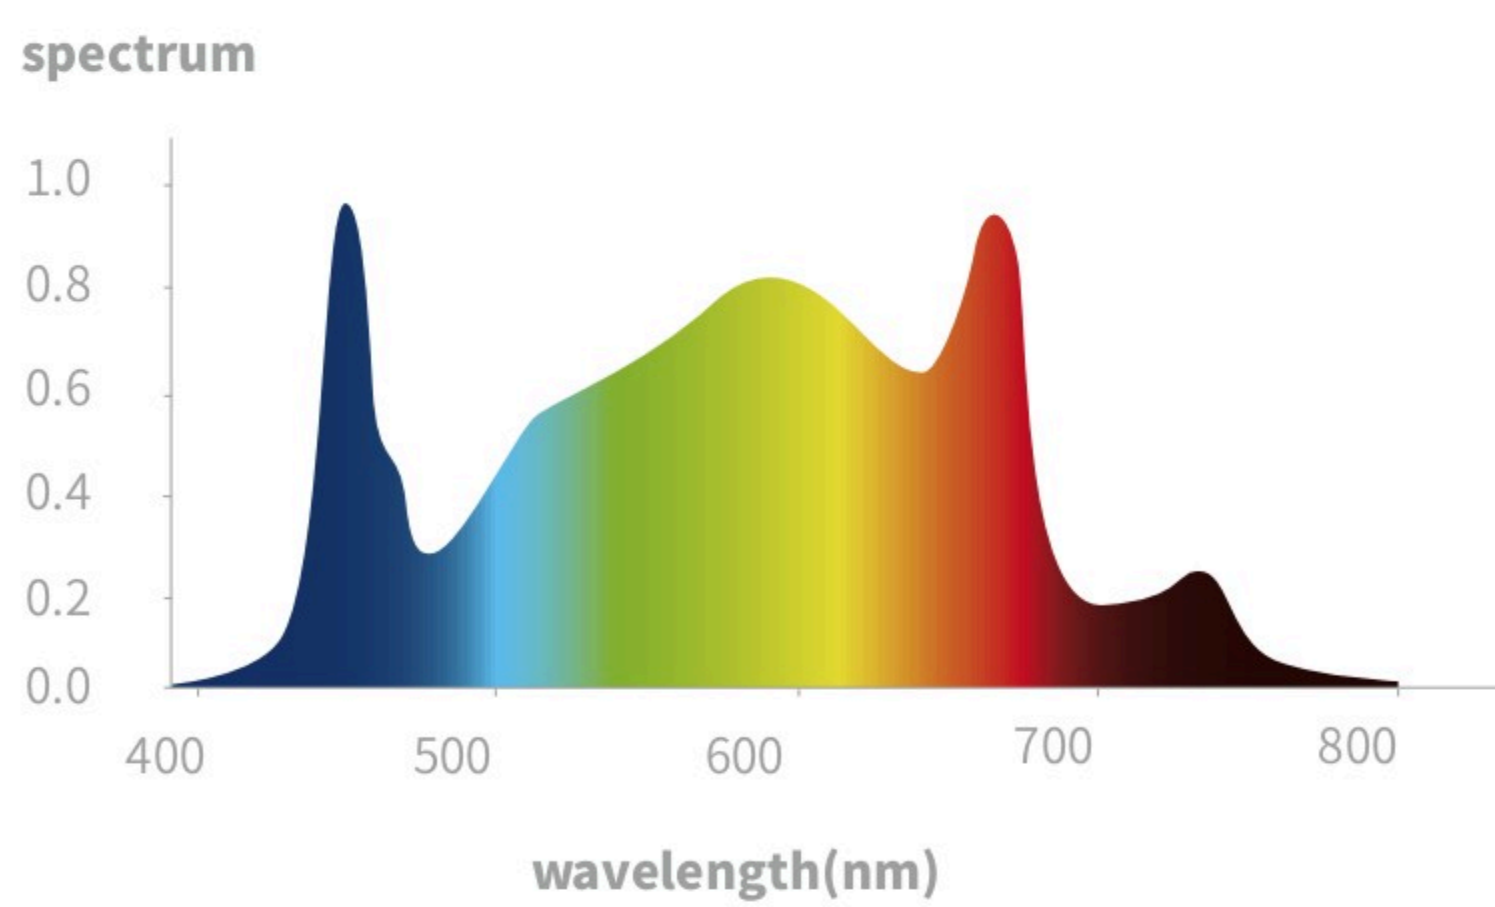

2.7
μmol/J

1701
μmol/S

Daisy Chained

630W

Spectrum
Bloom

IP66

5
years standard warranty

SPECIFICATIONS

Light Version	Ecogrow 630	Max Ambient Temperature	95°F / 35°C
AC Input Power	630W	Dimming	0-10V
Light Source	LED	Power Factor	> 0.95
Spectrum	Customized	Total Harmonic Distortion	< 10%
Efficacy	2.7 μmol/J	Lifetime	> 50,000hrs
PPF(380-780nm)	1701 μmol/s	Certifications	DLC,ETL
AC Input Voltage	120-277V AC / 200-480V AC	IP Rating	IP66
Frequency	50 / 60 Hz	Warranty	5 Years Standard Warranty
Light Distribution	120°	Overall Dimensions	43.3" x 39.4" x 5.7"
Mounting Height	≥6" Above Canopy	N.W.	26.0lbs
Thermal Management	Passive		

High uniformity with 6 bars light

High efficiency full-spectrum

Full metal design for even heat distribution

Ambient Temperature : 86°F

Light Version	Superstar S630		Other brand	
Wind	no wind	wind	no wind	wind
Light Source	127°F	91°F	129°F	101°F
Structure	119°F	87.8°F	123°F	99°F