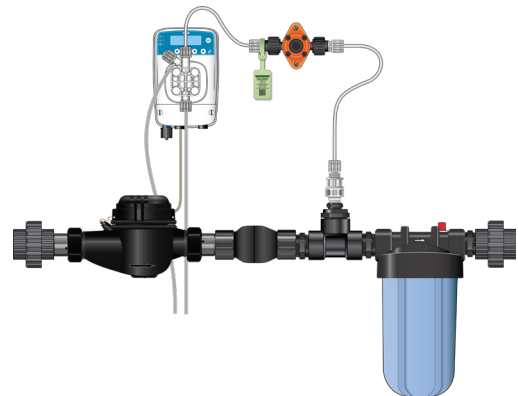

To order now, call 1-800-451-6628

Nutrient Delivery System Micro-Doser Kits

Ultimate Delivery with the Etatron eOne Micro-Doser System

The Etatron eOne **Micro-Dosers**, combined with the Dosatron Lo- and Hi-Flo Dosers, make the perfect combination to customize a delivery system for your specific applications. The blending of these dosers brings the ultimate in reliability and functionality, in one system – The Nutrient Delivery System!

The Etatron eOne accurately doses super-concentrated products into an existing fertigation system. It hits the targets that many of the high-value products, on the market, demand.

- You can adjust the amount dispensed with every stroke
- Dial into micro-dose, down to 0.25 mL per gallon depending on flow rate
- Allow for the ultimate in reliability and functionality in one system
- Designed to be in unison with the Nutrient Delivery System

The Micro-Doser Kits Include:

eOne MF 0110 pump	Polyethylene discharge tube
PVC suction tube	Pressure relief valve
Water meter	Unions
Check valve	Foot filter
Injection valve	Mixing chamber
PVC bleed-off tube	Lo-Flo kit includes the Mixing Chamber Sunshade - Part # MC34-SHADE

Description	Item #
Lo-Flo Micro Doser Kit - (3/4" NPT)	MDE0110MF.75KIT

Description	Item #
Hi-Flo Micro Doser Kit - (1 1/2" NPT)	MDE0110MF1.5KIT