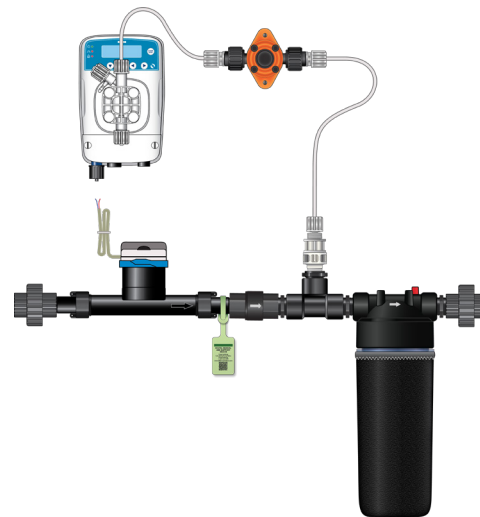

To order now, call 1-800-451-6628

Nutrient Delivery System Micro-Doser Kits

Ultimate Delivery with the Etatron eOne Micro-Doser System

The Etatron eOne **Micro-Dosers**, combined with the Dosatron Lo- and Hi-Flo Dosers, make the perfect combination to customize a delivery system for your specific applications. The blending of these dosers brings the ultimate in reliability and functionality, in one system – The Nutrient Delivery System!

The Etatron eOne accurately doses super-concentrated products into an existing fertigation system. It hits the targets that many of the high-value products, on the market, demand.

- You can adjust the amount dispensed with every stroke
- Dial into micro-dose, down to 0.25 mL per gallon depending on flow rate
- Allow for the ultimate in reliability and functionality in one system
- Designed to be in unison with the Nutrient Delivery System

The Micro-Doser Kits Include:

eOne MF 0110 pump	Polyethylene discharge tube
PVC suction tube	Pressure relief valve
Water meter	Unions
Check valve	Foot filter
Injection valve	Mixing chamber
PVC bleed-off tube	Lo-Flo kit includes the Mixing Chamber Sunshade - Part # MC34-SHADE

Description	Item #
Lo-Flo Micro Doser Kit - (3/4" NPT)	MDE0110MF.75KIT

Description	Item #
Hi-Flo Micro Doser Kit - (1 1/2" NPT)	MDE0110MF1.5KIT