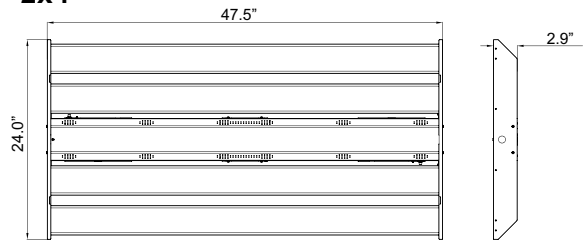

wide body VEG 320 WATTS

Project: _____

Type: _____

Comments: _____

Prepared by: _____

SPECS

- Hook and chain included
- Can be mounted with included chain
- 120-277VAC voltage input
- Standard 6' line cord with 120VAC plug
- 0-10V dimming
- UL Listed for damp location
- Operating temperature: -40°C to 55°C (-40°F to 131°F)
- Five (5) year warranty

DIMENSIONS

2x4'

Dimensions: L 47.5" x W 24.0" x H 2.9"

Packaged Weight:
30.0 lbs / 13.6 kgs

Installed Weight:
27.0 lbs / 12.2 kgs

Item No. WBV-320L

GROWLITE.COM

7885 N Glen Harbor Blvd
Glendale, Arizona 85307
800.533.3948

Specifications are subject to change without notice.

320W LINEAR LED GROW LIGHT GREAT FOR VEG APPLICATIONS AND WIDE COVERAGE

Growlite® has developed leading edge LED grow light technology that replaces traditional fluorescent and HID lighting in the beginning growth stages of the plant. The WIDE BODY VEG is a 320W LED fixture that is designed to replace a 400W MH of a 10-lamp T5HO fixture on a one for one basis. Wide distribution and coverage make the WIDE BODY VEG the logical choice for veg and mother rooms.