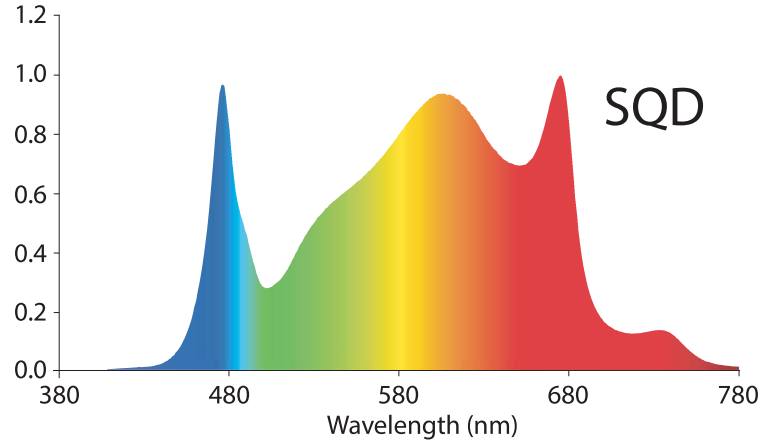

PERFORMANCE DATA

PERFORMANCE DATA	MAX POWER
PPE	2.6 $\mu\text{mol/s}$
PPF	650 $\mu\text{mol/s}$

FULL SPECTRUM + IR

Spectrum

MAXIMUM POWER ELECTRICAL DATA

	120V	208V	240V	277V
AC CURRENT	2.08A	1.20A	1.04A	0.90A
AC POWER	131.5W	126.9W	126.4W	126.1W
POWER FACTOR	0.99	0.99	0.98	0.97
DAISY CHAIN	4	5	6	8