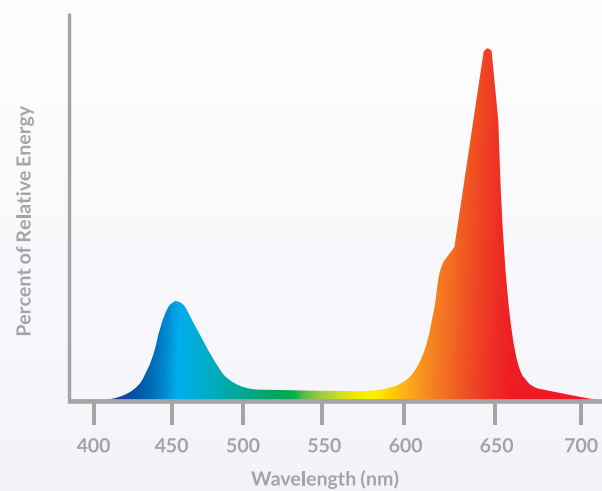

californialightworks.com

800.575.3475