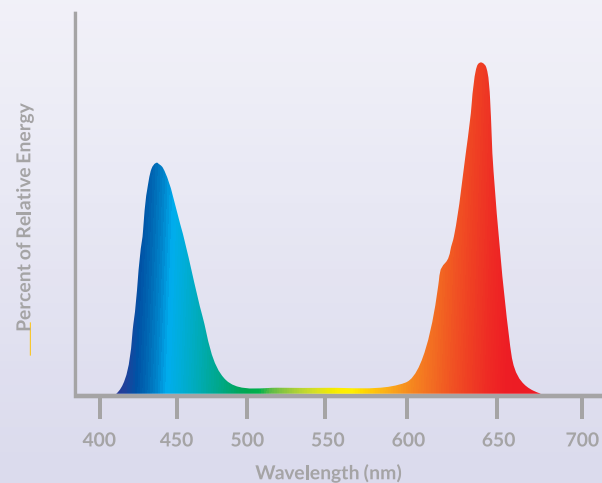

californialightworks.com

800.575.3475