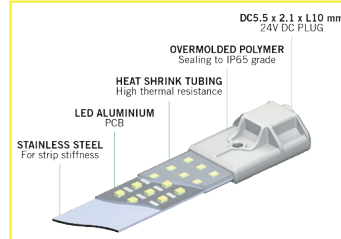

PATENT N°W02021176302

Cosmorrow Technology

24 V Bulbs
100% Safe

IP65
Water jet resistant

Unbreakable
Strong & Fall resistant

REF	COL2065	COL20BL	COL4065	COL40BL
DESIGNATION METRIC	Cosmorrow Led 20w L50 cm GROW	Cosmorrow Led 20w L50 cm BLOOM	Cosmorrow Led 40w L90 cm GROW	Cosmorrow Led 40w L90 cm BLOOM
DESIGNATION IMPERIAL	Cosmorrow Led 20w L20" GROW	Cosmorrow Led 20w L20" BLOOM	Cosmorrow Led 40w L36" GROW	Cosmorrow Led 40w L36" BLOOM
WEIGHT	0,13 kg / 0,3 lb	0,13 kg / 0,3 lb	0,30 kg / 0,7 lb	0,30 kg / 0,7 lb
DIMENSIONS				
Length	47 cm / 18,5 inch	47 cm / 18,5 inch	87 cm / 34 inch	87 cm / 34 inch
Width	3,2 cm / 1,25 inch	3,2 cm / 1,25 inch	3,2 cm / 1,25 inch	3,2 cm / 1,25 inch
Height	1,6 cm / 0,6 inch	1,6 cm / 0,6 inch	1,6 cm / 0,6 inch	1,6 cm / 0,6 inch
POWER				
Consumption	20 W	20 W	40 W	40 W
Voltage	24 Vdc	24 Vdc	24 Vdc	24 Vdc
TEMPERATURE				
Working	0 to 40°C / 32 to 105°F	0 to 40°C / 32 to 105°F	0 to 40°C / 32 to 105°F	0 to 40°C / 32 to 105°F
Storing	-20 to 60°C / -4 to 140°F	-20 to 60°C / -4 to 140°F	-20 to 60°C / -4 to 140°F	-20 to 60°C / -4 to 140°F
LED & RATIO				
2100K	-	33%	-	33%
2700K	-	-	-	-
4000K	-	-	-	-
6500K	100%	33%	100%	33%
660nm	-	34%	-	34%
LED BRAND	San'an Opto.	San'an Opto.	San'an Opto.	San'an Opto.
LIFETIME	30 000 hours	30 000 hours	30 000 hours	30 000 hours
IP RATING	IP65	IP65	IP65	IP65
LIGHT MEASUREMENT				
Distance	15 cm / 6 inch	15 cm / 6 inch	15 cm / 6 inch	15 cm / 6 inch
Grow area	60 x 40 cm / 2' x 1½'	60 x 40 cm / 2' x 1½'	120 x 60 cm / 4' x 2'	120 x 60 cm / 4' x 2'
PPE	2 µmol/J	1,8 µmol/J	2 µmol/J	1,8 µmol/J
PPE	40 µmol/s	36 µmol/s	80 µmol/s	72 µmol/s
PPFD average	180 µmol/s/m²	163 µmol/s/m²	119 µmol/s/m²	108 µmol/s/m²
				
Spectrum				
REF	COM20		COM40	
DESIGNATION	Cosmorrow Power 1x 20w UE/UK/US		Cosmorrow Power 1x 20w UE/UK/US	
				
WEIGHT	0,35 kg / 0,8 lb		0,70 kg / 1,5 lb	
DIMENSIONS ASSEMBLED				
Length	50 cm / 20 inch		90cm / 36 inch	
Width	3,2 cm / 1,25 inch		3,2 cm / 1,25 inch	
Height	2,5 cm / 1 inch		2,5 cm / 1 inch	
POWER				
Input voltage	110-220 V		110-220 V	
Input frequency	50/60 Hz		50/60 Hz	
Max consumption	20 W		40 W	
Output voltage	24 V		24 V	
CABLE LENGTH				
24V	180 cm / 70 inch		240 cm / 95 inch	
220V	60 cm / 24 inch		60 cm / 24 inch	
AC PLUG				
Type	C/G/A Type		C/G/A Type	
Country	UE/UK/US		UE/UK/US	
TEMPERATURE				
Working	0 to 40°C / 32 to 105°F		0 to 40°C / 32 to 105°F	
Storing	-20 to 60°C / -4 to 140°F		-20 to 60°C / -4 to 140°F	