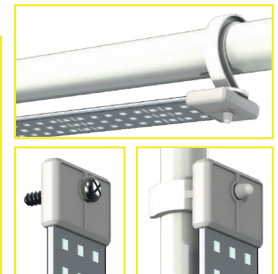

PATENT N°W02021176302

Cosmorrow Technology

24 V Bulbs
100% Safe

IP65
Water jet resistant

Unbreakable
Strong & Fall resistant