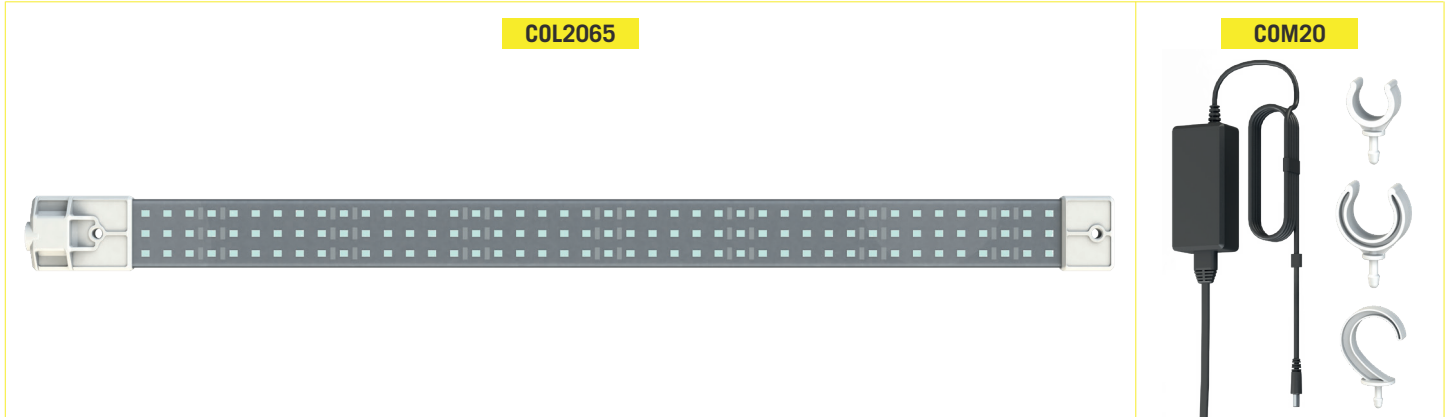

COSMORROW BULBS (COL)

EARLY SPRING SUNLIGHT - BULB REPLACEMENT - CUSTOM SETUP

Replace bulbs of your Cosmorrow kit or create your own system with our 24V bulbs.

Use them with our Cosmorrow power supply, or with any other 24V power supply.

The COL (PPE 2.0 umol/J) is less costly while COP (PPE 2.7 umol/J) has a higher efficiency.

WARNING : COP40BL cannot be interchanged with the others 40W, due to their different lengths.

REFERENCE	DESIGNATION	PPE	VIDEO
COL2065	Cosmorrow Led 20w L50cm / L20" GROW	2.0µmol/s/w	
COL4065	Cosmorrow Led 40w L90cm / L36" GROW	2.0µmol/s/w	
COL20BL	Cosmorrow Led 20w L50cm / L20" BLOOM	1.8µmol/s/w	
COL40BL	Cosmorrow Led 40w L90cm / L36" BLOOM	1.8µmol/s/w	
COM20	Cosmorrow Power 1x20w		
COM40	Cosmorrow Power 1x40w		

GENERAL DETAILS

COSMORROW LED

Application	Grow tent / Grow room / Multi-layer / Plant factory
Plant growth stage	Any stage

COSMORROW POWER

Pole clip diameter	16 - 25 mm / 0.6 - 1.0 inch
DC plug type	DC 5,5x2,1mm L10mm