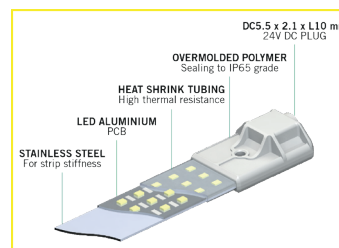

VIDEO

GENERAL DETAILS

COSMORROW LED

Lifetime	20 000 hours
Application	Grow tent / Grow room / Multi-layer
Plant growth stage	Any stage
LED brand	San'an Optoelectronics

COSMORROW POWER

Tube clip diameter	16 - 25 mm / 0.63 - 1.00"
DC plug type	DC 5,5x2,1mm L10mm

PATENT N°W02021176302

Cosmorrow Technology

24 V Bulbs
100% Safe

IP65
Water jet resistant

Unbreakable
Strong & Fall resistant

REF	COL20IR	COL20UV	COL40IR	COL40UV
DESIGNATION	Cosmorrow Led 20w L50 cm IR	Cosmorrow Led 20w L50 cm UV	Cosmorrow Led 40w L90 cm IR	Cosmorrow Led 40w L90 cm UV
DESIGNATION	Cosmorrow Led 20w L20" IR	Cosmorrow Led 20w L20" UV	Cosmorrow Led 40w L36" IR	Cosmorrow Led 40w L36" UV
WEIGHT	0,13 kg / 0,3 lb	0,13 kg / 0,3 lb	0,30 kg / 0,7 lb	0,30 kg / 0,7 lb
DIMENSIONS				
Length	47 cm / 18,5 inch	47 cm / 18,5 inch	87 cm / 34 inch	87 cm / 34 inch
Width	3,2 cm / 1,25 inch	3,2 cm / 1,25 inch	3,2 cm / 1,25 inch	3,2 cm / 1,25 inch
Height	1,6 cm / 0,6 inch	1,6 cm / 0,6 inch	1,6 cm / 0,6 inch	1,6 cm / 0,6 inch
POWER				
Consumption	20 W	20 W	40 W	40 W
Voltage	24 Vdc	24 Vdc	24 Vdc	24 Vdc
TEMPERATURE				
Working	0 to 40°C / 32 to 105°F	0 to 40°C / 32 to 105°F	0 to 40°C / 32 to 105°F	0 to 40°C / 32 to 105°F
Storing	-20 to 60°C / -4 to 140°F	-20 to 60°C / -4 to 140°F	-20 to 60°C / -4 to 140°F	-20 to 60°C / -4 to 140°F
LED & RATIO				
2100K	66%	-	66%	-
6500K	-	66%	-	66%
730nm	33%	-	33%	-
365nm	-	33%	-	33%
LIGHT MEASUREMENT				
Recommended distance	15 cm / 6 inch	15 cm / 6 inch	15 cm / 6 inch	15 cm / 6 inch
Recommended grow area	0,2m ² / 2ft ²	0,4m ² / 4ft ²	0,4m ² / 4ft ²	0,8m ² / 8ft ²
PE	1,7 µmol/J	1,6 µmol/J	1,7 µmol/J	1,6 µmol/J
PF	34 µmol/s	32 µmol/s	68 µmol/s	64 µmol/s
Spectrum				