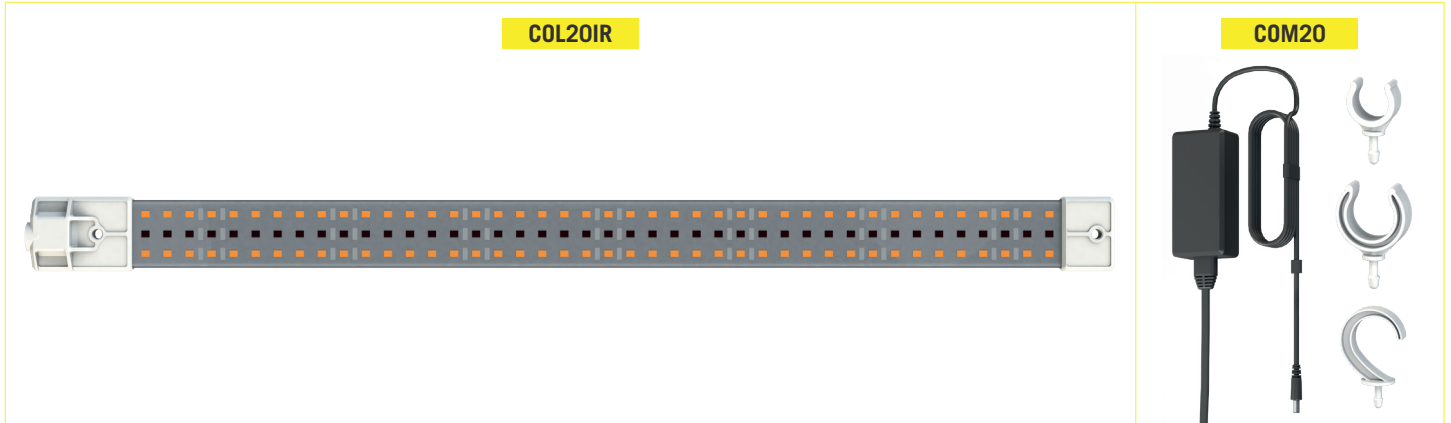

COSMORROW IR & UV

BOOSTERS (INFRARED & ULTRAVIOLET)

Add a UV or IR supplementary lighting whenever needed with our single power supply.

We recommend using it with a timer separate from the main lighting.

INFRARED : Trigger flowering – Heat up your plant – Longer internodes

ULTRAVIOLET : Boost immune system – Fights mould – Shorter internodes.

REFERENCE	DESIGNATION	PE [350-750nm]	RATIO
COL20IR	Cosmorrow Led 20w L50 cm / L20" IR	1.7µmol/s/w	1/3 IR - 2/3 2100°K
COL40IR	Cosmorrow Led 40w L90 cm / L36" IR	1.6µmol/s/w	
COL20UV	Cosmorrow Led 20w L50 cm / L20" UV	1.7µmol/s/w	1/3 UVA - 2/3 6500°K
COL40UV	Cosmorrow Led 40w L90 cm / L36" UV	1.6µmol/s/w	
COM20	Cosmorrow Power 1x 20w		
COM40	Cosmorrow Power 1x 40w		

VIDEO

GENERAL DETAILS

COSMORROW LED

Lifetime	20 000 hours
Application	Grow tent / Grow room / Multi-layer
Plant growth stage	Any stage
LED brand	San'an Optoelectronics

COSMORROW POWER

Tube clip diameter	16 - 25 mm / 0.63 - 1.00"
DC plug type	DC 5,5x2,1mm L10mm