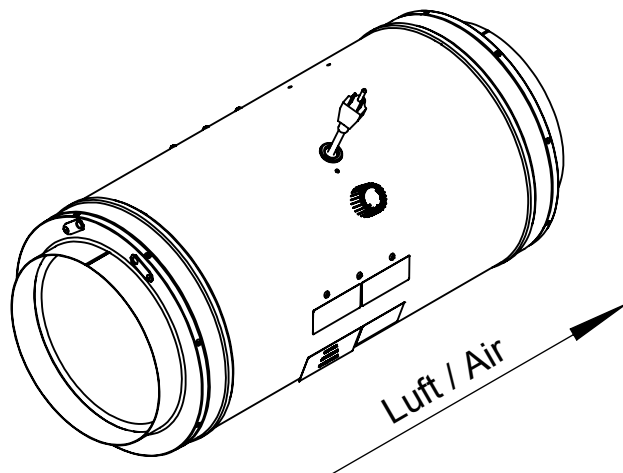

Motor

ruck^{eu}
VENTILATOREN
ruck Ventilatoren
Max-Planck-Str. 5
D-97944 Boxberg

Protection Mark
according to ISO16016

Created s.pop
Drawn s.pop
Released d.costea
Disabled

1:5 A4 mm

General tolerances
DIN ISO 2768-c