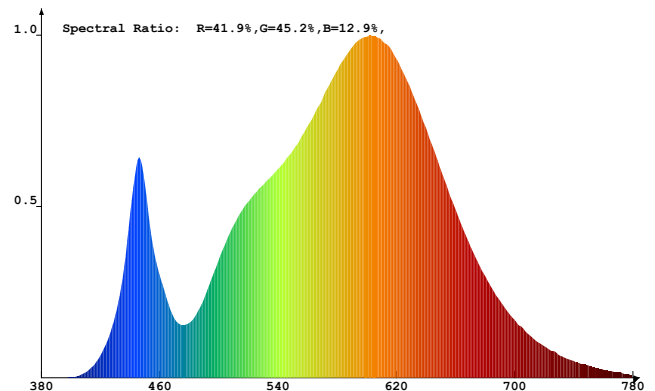

# KyKeon LED GROW LIGHT

SIMPLE. EFFICIENT. PRODUCTION

<b>Input Voltage</b>	120-240V AC
<b>Frequency Range</b>	50-60Hz
<b>Power Consumption</b>	600W
<b>LED Lumens</b>	81,851 lumens
<b>Lifespan</b>	50,000 hours avg.
<b>Total Output</b>	1234 $\mu\text{mol/s}$
<b>Photon Efficacy</b>	2.01 $\mu\text{mol/joule}$
<b>Coverage Area Veg</b>	25 sqft
<b>Coverage Area Flower</b>	16 sqft
<b>Size</b>	25" x 22" x 2.25"
<b>Weight</b>	34lbs