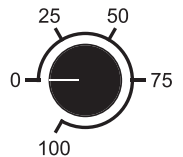

Onboard Dimmer

The Onboard Dimmer allows you to dial in dimming values from 0-100% giving you precise control over your desired light intensity.