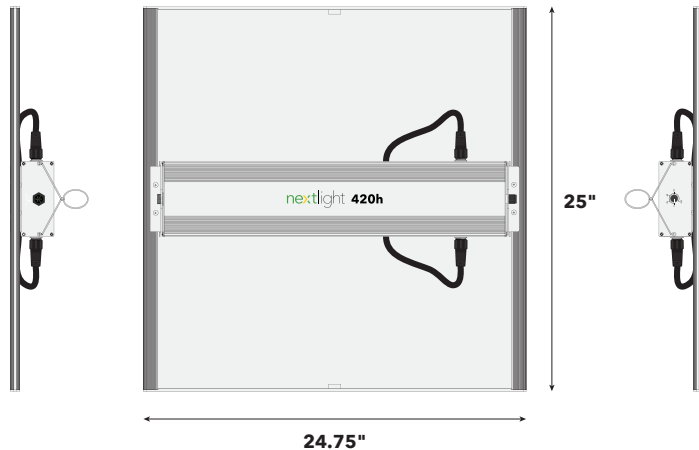

The **NextLight 420h** has the power and versatility for all stages of plant growth. The Onboard Dimmer allows you to dial in dimming values from 0-100%, giving you precise control over your desired light intensity. The **NextLight 420h** is ideal for 3' x 3' flower footprint and 5' x 5' veg footprint.

- 420 Watts
- 2.6 PPF/W ($\mu\text{mol}/\text{J}$)
- IP65 Wet Rated
- 5 Year Full Warranty - All Components - Down to the Diode
- Designed for use in restricted spaces and grow tents
- Flower Footprint: 3' x 3'
- Veg Footprint: 5' x 5'
- Onboard Dimming
- **NextLight's Full Spectrum** is recommended from seed to harvest
- Passively Cooled
- Plug & Play - contains power cord, power supply and mounting hardware

Package Contents

- 1 Fixture **x1**
- 2 NextLight Home Series Power Cord (10') **x1**
(see available *Power Cord Voltage Options*)

1

2

Power Cord Voltage Options

120V
(NEMA 5-15P)

240V
(NEMA 6-15P)

Product Dimensions

3" Height
of Fixture

Technical Specifications

SPECIFICATION	NEXTLIGHT 420h
Operating Voltage	120-277 VAC
Operating Frequency	50/60 Hz
Input Current	3.5A @ 120V, 1.75A @ 240V
PPF	1092
Energy Use	420 Watts
PPF/Watt	2.6
Operating Temperature	-4°F to 104°F (-20°C to 40°C)
BTU Output	1435
Dimensions (in)	25 x 24.75 x 3
Dimensions (mm)	631.5 x 628.5 x 71.5
Weight	12 lbs (5.44 kg)
Warranty	5 Year Full
Life Rating	Q90 > 50,000 Hours
Certifications	CE
Environment	IP65, Wet Rated