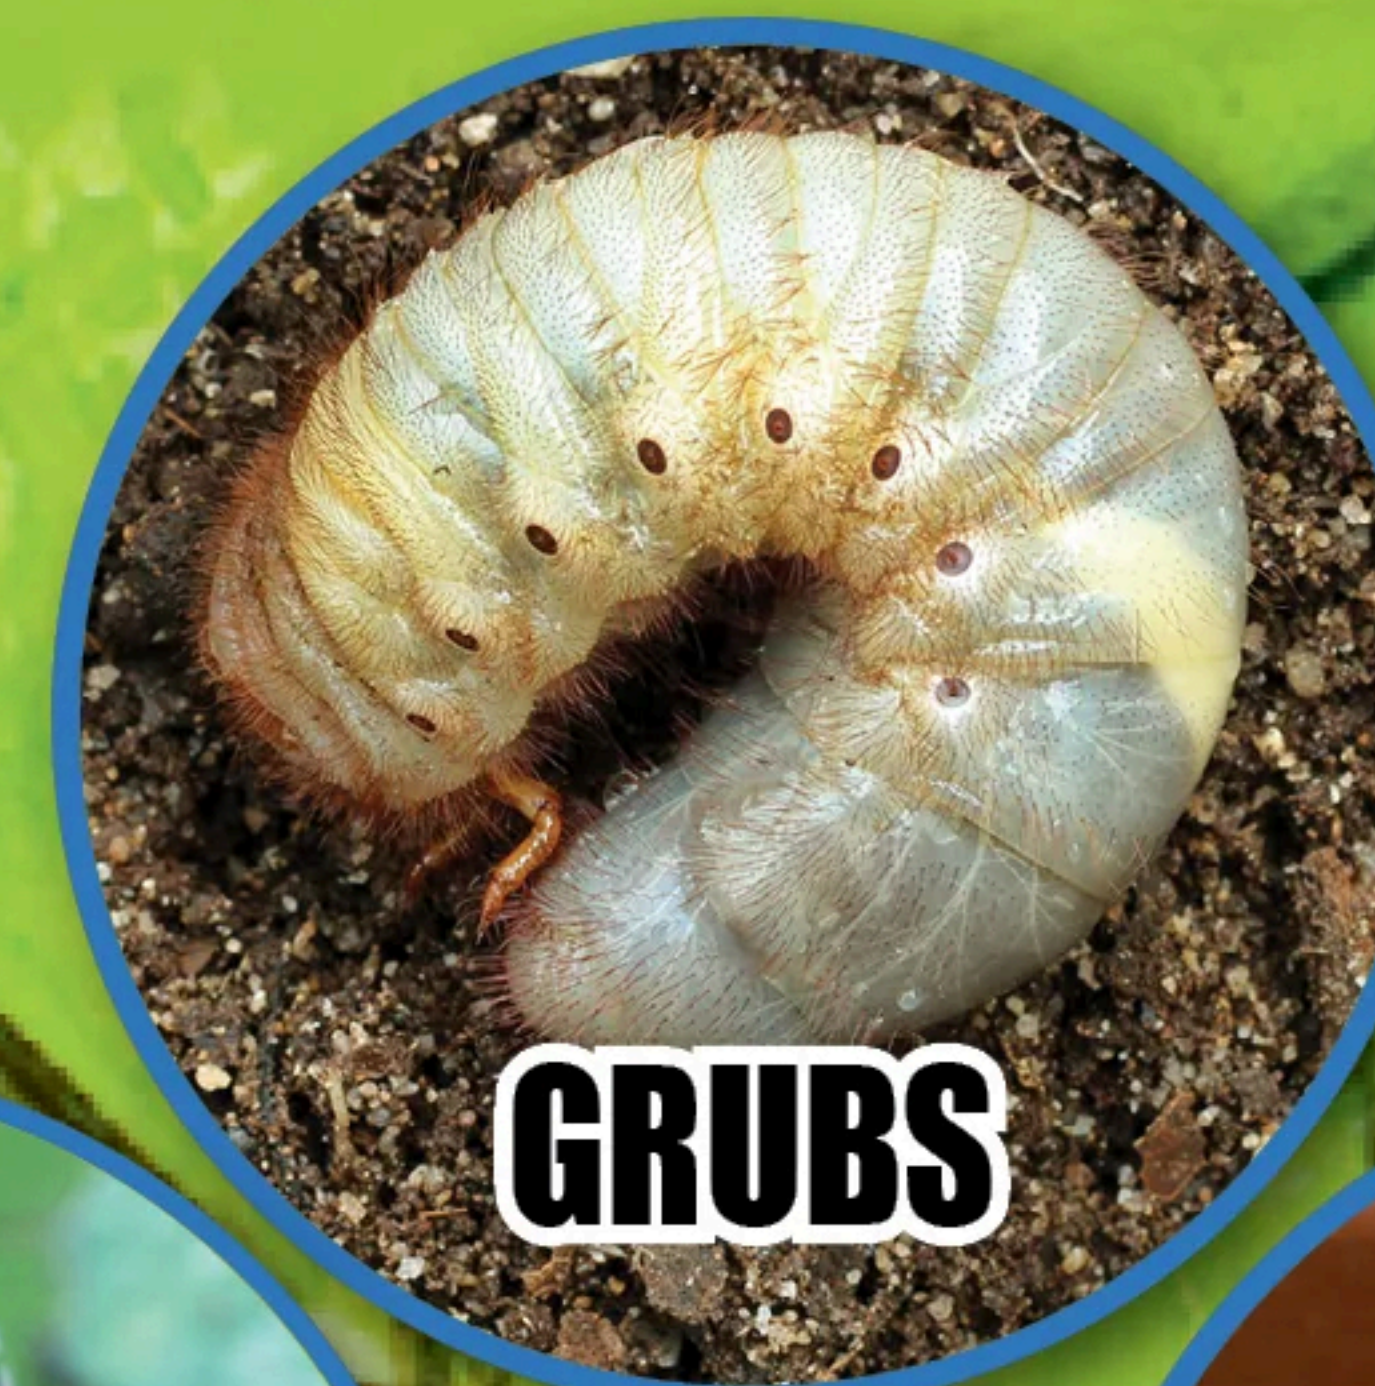

Item#
NBEN1MB

TipTopBio[™] Control

THE ULTIMATE!

GRUB & SOIL PEST EXTERMINATOR

Beneficial Nematodes - Heterorhabditis bacteriophora

PREDATOR to Lawn Grubs
Beetles, Maggots and Cutworms & more.

GRUBS

JAPANESE BEETLES

MAGGOTS

Package Contains: 5 million Beneficial Nematodes

Effectively controls 200+ soil dwelling insects in approximately 2,000 sq. ft. of surface area. Low infestation.

For best results and/or for high infestations, multiple releases are recommended.