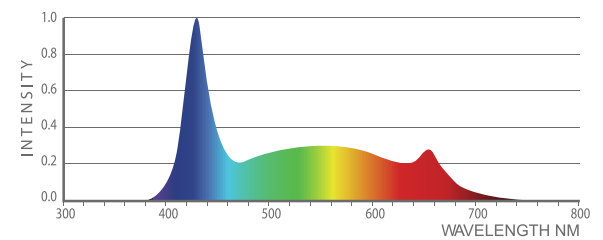

## PERFORMANCE

Input Voltage	110-277V
Input Current	0.15A - 0.065A
Input Power	18W
Color Temperature	9,000K
PPF	35 $\mu\text{mol/s}$
Efficacy	1.9 $\mu\text{mol/J}$
Ambient Temperature	0 - 35°C / 32-95°F
Min Power Factor	0.9
LED Lifespan (90% of Life)	54,000+ hours
Power Cord 120V	4ft (NEMA 5-15P)
Rated Voltage	120-277V
Voltage Range (+/-10%)	100-277V
Frequency	50 / 60Hz
Operation Frequency	Direct-Current Input
Waterproof Rating	IP66
Minimum Mounting Height	>6" Above the canopy

## PHYSICAL SPECIFICATIONS

Length	112cm	44.1"
Width	2.6cm	1"
Height	3.5cm	1.4"
Weight	.38kg	.84lbs