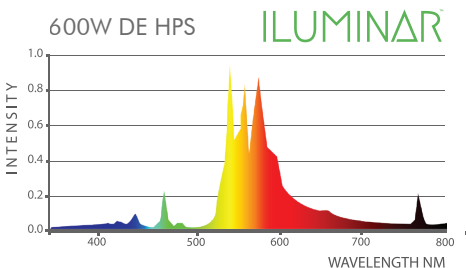

DE HPS SPECTRUM

View MH Compatible Lamp Spectra at iluminarlighting.com

Intertek

iluminarlighting.com
Toll Free: 1-877-540-5588

3YEAR WARRANTY

© Copyright 2020 ILUMINAR Lighting
Subject to change without notice.