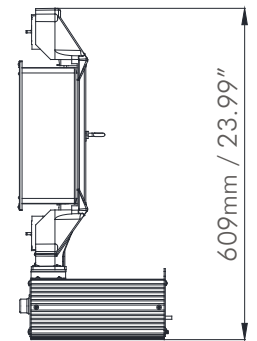

ILUM-DE-6750277

SPECIFICATIONS

	120V	240V	277V
Input Current	7.60A	3.50A	2.91A
Input Power	805W	795W	790W
Rated Main Voltage	120V	240V	277V
Voltage Range	108-264V		249-305V
PPF	1407 $\mu\text{mol/s}$		
THD	<10%		
Controller	0 -10V		
Min Power Factor	0.99		
Crest Factor	<1.7		
Input Connection	IP67 Wieland Plug		
Input Frequency	48 - 63Hz		
BTU Output	3,300 btu		
Relative Humidity	25-70% (Non-condensing)		
Operation Temp.	0 - 35°C / 32-95°F		
Recommended Lamp	750W DE 400V		
Lamp Included	ILUMINAR HPS DE 750W		
Lamp Base	K12 x 30s		
Weight	13.22lbs / 6kg		
Standalone Coverage	4'x4'		
Mounting Height	1.2m / 4'		
Fixture Length	249mm / 9.81"		
Fixture Width	249mm / 9.80"		
Fixture Height	609mm / 23.99"		
Ballast Width	179mm / 7.04"		
Ballast Height	130.5mm / 5.1"		

DIMENSIONS

249mm / 9.80"

179.05mm / 7.04"

249mm / 9.81"

609mm / 23.99"

390mm / 15.3"

MOUNTING & COVERAGE

Recommended to use with ILUMINAR Touch or ILUMINAR HASH Controller.