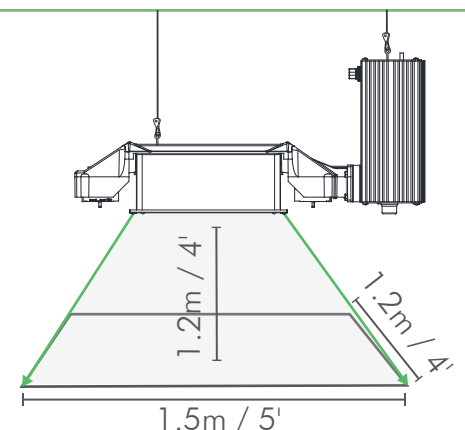

ILUM-DE-6750277

SPECIFICATIONS

	120V	240V	277V
Input Current	7.60A	3.50A	2.91A
Input Power	805W	795W	790W
Rated Main Voltage	120V	240V	277V
Voltage Range	108-264V		249-305V
PPF	1407 $\mu\text{mol/s}$		
THD	<10%		
Controller	0 -10V		
Min Power Factor	0.99		
Crest Factor	<1.7		
Input Connection	IP67 Wieland Plug		
Input Frequency	48 - 63Hz		
BTU Output	3,300 btu		
Relative Humidity	25-70% (Non-condensing)		
Operation Temp.	0 - 35°C / 32-95°F		
Recommended Lamp	750W DE 400V		
Lamp Included	ILUMINAR HPS DE 750W		
Lamp Base	K12 x 30s		
Weight	13.22lbs / 6kg		
Standalone Coverage	4'x4'		
Mounting Height	1.2m / 4'		
Fixture Length	249mm / 9.81"		
Fixture Width	249mm / 9.80"		
Fixture Height	609mm / 23.99"		
Ballast Width	179mm / 7.04"		
Ballast Height	130.5mm / 5.1"		

DIMENSIONS

249mm / 9.80"

179.05mm / 7.04"

249mm / 9.81"

609mm / 23.99"

390mm / 15.3"

MOUNTING & COVERAGE

Recommended to use with ILUMINAR Touch or ILUMINAR HASH Controller.