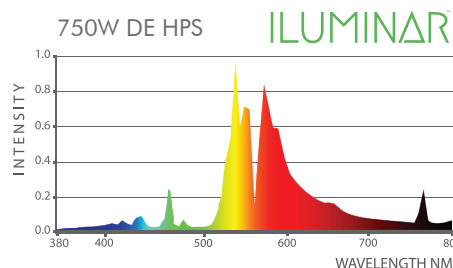

DE HPS SPECTRUM

View MH Compatible Lamp Spectra at iluminarlighting.com

Intertek

iluminarlighting.com
Toll Free: 1-877-540-5588

3YEAR WARRANTY

© Copyright 2020 ILUMINAR Lighting
Subject to change without notice.