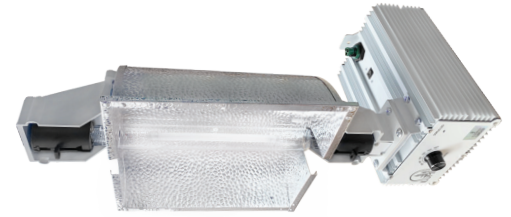

750W/600W

DE FIXTURE

MH / HPS

VOLTAGE:

120V/240V

SKU:

ILUM-DE-N756-24

277V

ILUM-DE-6750277

SPECIFICATIONS

	120V	240V	277V
Input Current	7.60A	3.50A	2.91A
Input Power	805W	795W	790W
Rated Main Voltage	120V	240V	277V
Voltage Range	108-264V		249-305V
PPF	1407 $\mu\text{mol/s}$		
THD	<10%		
Controller	0 -10V		
Min Power Factor	0.99		
Crest Factor	<1.7		
Input Connection	IP67 Wieland Plug		
Input Frequency	48 - 63Hz		
BTU Output	3,300 btu		
Relative Humidity	25-70% (Non-condensing)		
Operation Temp.	0 - 35°C / 32-95°F		
Recommended Lamp	750W DE 400V		
Lamp Included	ILUMINAR HPS DE 750W		
Lamp Base	K12 x 30s		
Weight	13.22lbs / 6kg		
Standalone Coverage	4'x4'		
Mounting Height	1.2m / 4'		
Fixture Length	249mm / 9.81"		
Fixture Width	249mm / 9.80"		
Fixture Height	609mm / 23.99"		
Ballast Width	179mm / 7.04"		
Ballast Height	130.5mm / 5.1"		

DIMENSIONS

249mm / 9.80"

179.05mm / 7.04"

249mm / 9.81"

609mm / 23.99"

390mm / 15.3"

MOUNTING & COVERAGE

Recommended to use with ILUMINAR Touch or ILUMINAR HASH Controller.