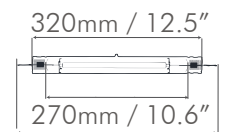

ILUM-DE-6750277

SPECIFICATIONS

	120V	240V	277V
Input Current	7.60A	3.50A	2.91A
Input Power	805W	795W	790W
Rated Main Voltage	120V	240V	277V
Voltage Range	108-264V		249-305V
PPF	1407 $\mu\text{mol/s}$		
THD	<10%		
Controller	0 -10V		
Min Power Factor	0.99		
Crest Factor	<1.7		
Input Connection	IP67 Wieland Plug		
Input Frequency	48 - 63Hz		
BTU Output	3,300 btu		
Relative Humidity	25-70% (Non-condensing)		
Operation Temp.	0 - 35°C / 32-95°F		
Recommended Lamp	750W DE 400V		
Lamp Included	ILUMINAR HPS DE 750W		
Lamp Base	K12 x 30s		
Weight	13.22lbs / 6kg		
Standalone Coverage	4'x4'		
Mounting Height	1.2m / 4'		
Fixture Length	249mm / 9.81"		
Fixture Width	249mm / 9.80"		
Fixture Height	609mm / 23.99"		
Ballast Width	179mm / 7.04"		
Ballast Height	130.5mm / 5.1"		

DIMENSIONS

249mm / 9.80"

179.05mm / 7.04"

249mm / 9.81"

609mm / 23.99"

390mm / 15.3"

MOUNTING & COVERAGE

Recommended to use with ILUMINAR Touch or ILUMINAR HASH Controller.