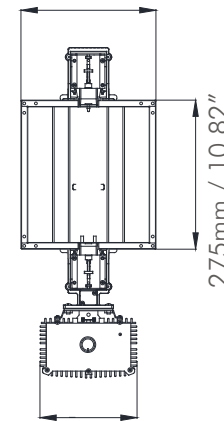

ILUM-DE-6750277

SPECIFICATIONS

	120V	240V	277V
Input Current	7.60A	3.50A	2.91A
Input Power	805W	795W	790W
Rated Main Voltage	120V	240V	277V
Voltage Range	108-264V		249-305V
PPF	1407 $\mu\text{mol/s}$		
THD	<10%		
Controller	0 -10V		
Min Power Factor	0.99		
Crest Factor	<1.7		
Input Connection	IP67 Wieland Plug		
Input Frequency	48 - 63Hz		
BTU Output	3,300 btu		
Relative Humidity	25-70% (Non-condensing)		
Operation Temp.	0 - 35°C / 32-95°F		
Recommended Lamp	750W DE 400V		
Lamp Included	ILUMINAR HPS DE 750W		
Lamp Base	K12 x 30s		
Weight	13.22lbs / 6kg		
Standalone Coverage	4'x4'		
Mounting Height	1.2m / 4'		
Fixture Length	249mm / 9.81"		
Fixture Width	249mm / 9.80"		
Fixture Height	609mm / 23.99"		
Ballast Width	179mm / 7.04"		
Ballast Height	130.5mm / 5.1"		

DIMENSIONS

249mm / 9.80"

179.05mm / 7.04"

249mm / 9.81"

609mm / 23.99"

390mm / 15.3"

MOUNTING & COVERAGE

Recommended to use with ILUMINAR Touch or ILUMINAR HASH Controller.