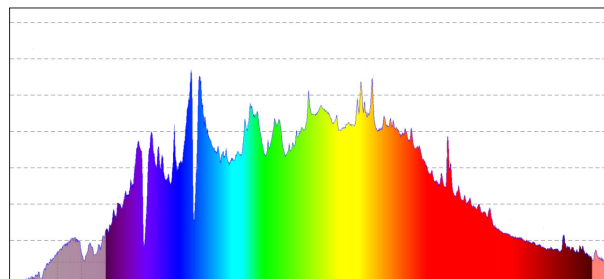

Gavita Pro 270^e LEP US

General product information

Product name:	Gavita Pro 270e LEP US
Manufacturer:	Gavita International bv
Version:	120 - 240 Volt
Part number:	SUP: 18.50.34.24.20.01
Part number:	GROW: 18.50.34.24.20.02

Compatible products and accessories

	Product name	Gavita part number
Power cords:	Power cord US 120 V, 16 ft / 5 meter	44.30.41.11
	Power cord US 240 V, 8 ft / 2,5 meter	44.30.41.10
	Power cord US 240 V, 16 ft / 5 meter	44.30.41.09

SUP (41.01)

GROW (41.02)

Technical specifications

Product name:	Gavita Pro 270e LEP US	
Version:	120 - 240 Volt (+/- 10%) SUP	120 - 240 Volt (+/- 10%) GROW
Input current:	2.75 - 1.5 Amps	2.75 - 1.1 Amps
Input power at 100%	290 Watt (+/- 3%)	290 Watt (+/- 3%)
Power factor:	0.95 - 0.99	0.95 - 0.99
Input frequency:	50-60 Hz	
Inrush current:	< 50 A	
Product weight:	circa 16.5 lbs	
Dimensions (LxWxH):	24.8" x 12.8" x 9.8"	
Temperature ambient:	32-95 °F	
Relative humidity:	25 - 70% (non-condensing)	
Light Source:	LUXIM LiFi STA 41.01 or 41.02 plasma emitter	