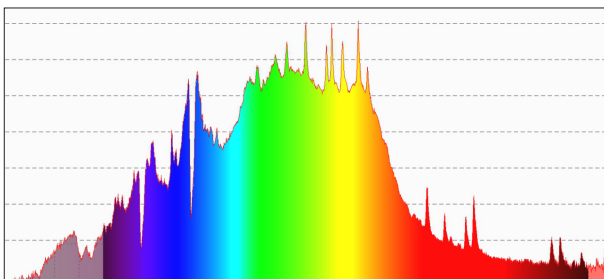

Gavita Pro 270^e LEP US

General product information

Product name:	Gavita Pro 270e LEP US
Manufacturer:	Gavita International bv
Version:	120 - 240 Volt
Part number:	SUP: 18.50.34.24.20.01
Part number:	GROW: 18.50.34.24.20.02

Compatible products and accessories

	Product name	Gavita part number
Power cords:	Power cord US 120 V, 16 ft / 5 meter	44.30.41.11
	Power cord US 240 V, 8 ft / 2,5 meter	44.30.41.10
	Power cord US 240 V, 16 ft / 5 meter	44.30.41.09

SUP (41.01)

GROW (41.02)

Technical specifications

Product name:	Gavita Pro 270e LEP US	
Version:	120 - 240 Volt (+/- 10%) SUP	120 - 240 Volt (+/- 10%) GROW
Input current:	2.75 - 1.5 Amps	2.75 - 1.1 Amps
Input power at 100%	290 Watt (+/- 3%)	290 Watt (+/- 3%)
Power factor:	0.95 - 0.99	0.95 - 0.99
Input frequency:	50-60 Hz	
Inrush current:	< 50 A	
Product weight:	circa 16.5 lbs	
Dimensions (LxWxH):	24.8" x 12.8" x 9.8"	
Temperature ambient:	32-95 °F	
Relative humidity:	25 - 70% (non-condensing)	
Light Source:	LUXIM LiFi STA 41.01 or 41.02 plasma emitter	