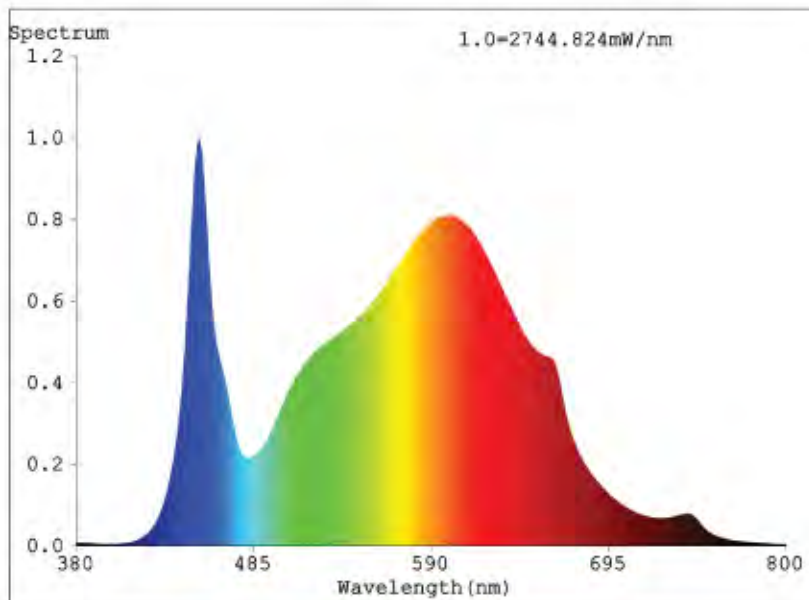

BURST-640

BURST 640
Vertical LED Grow Lights
Dimmable

PPF	1834 $\mu\text{Mol/s}$ (@277V)	Dimming	10%
LED Efficacy	2.83 $\mu\text{Mol/J}$ (@277V)	Lens angle	120°
Input power	640W	CRI	90
Input voltage	AC 120 - 277V, PF>.97	L90	50,000 hours
Fixture dimensions	42.0L x 46.5W x 3.9H in	Power supply rating	100,000 hours
Weight	37.5 lbs	Certifications	DLC, ETL, IP66
Thermal management	Passive	Mounting	Universal Hanging