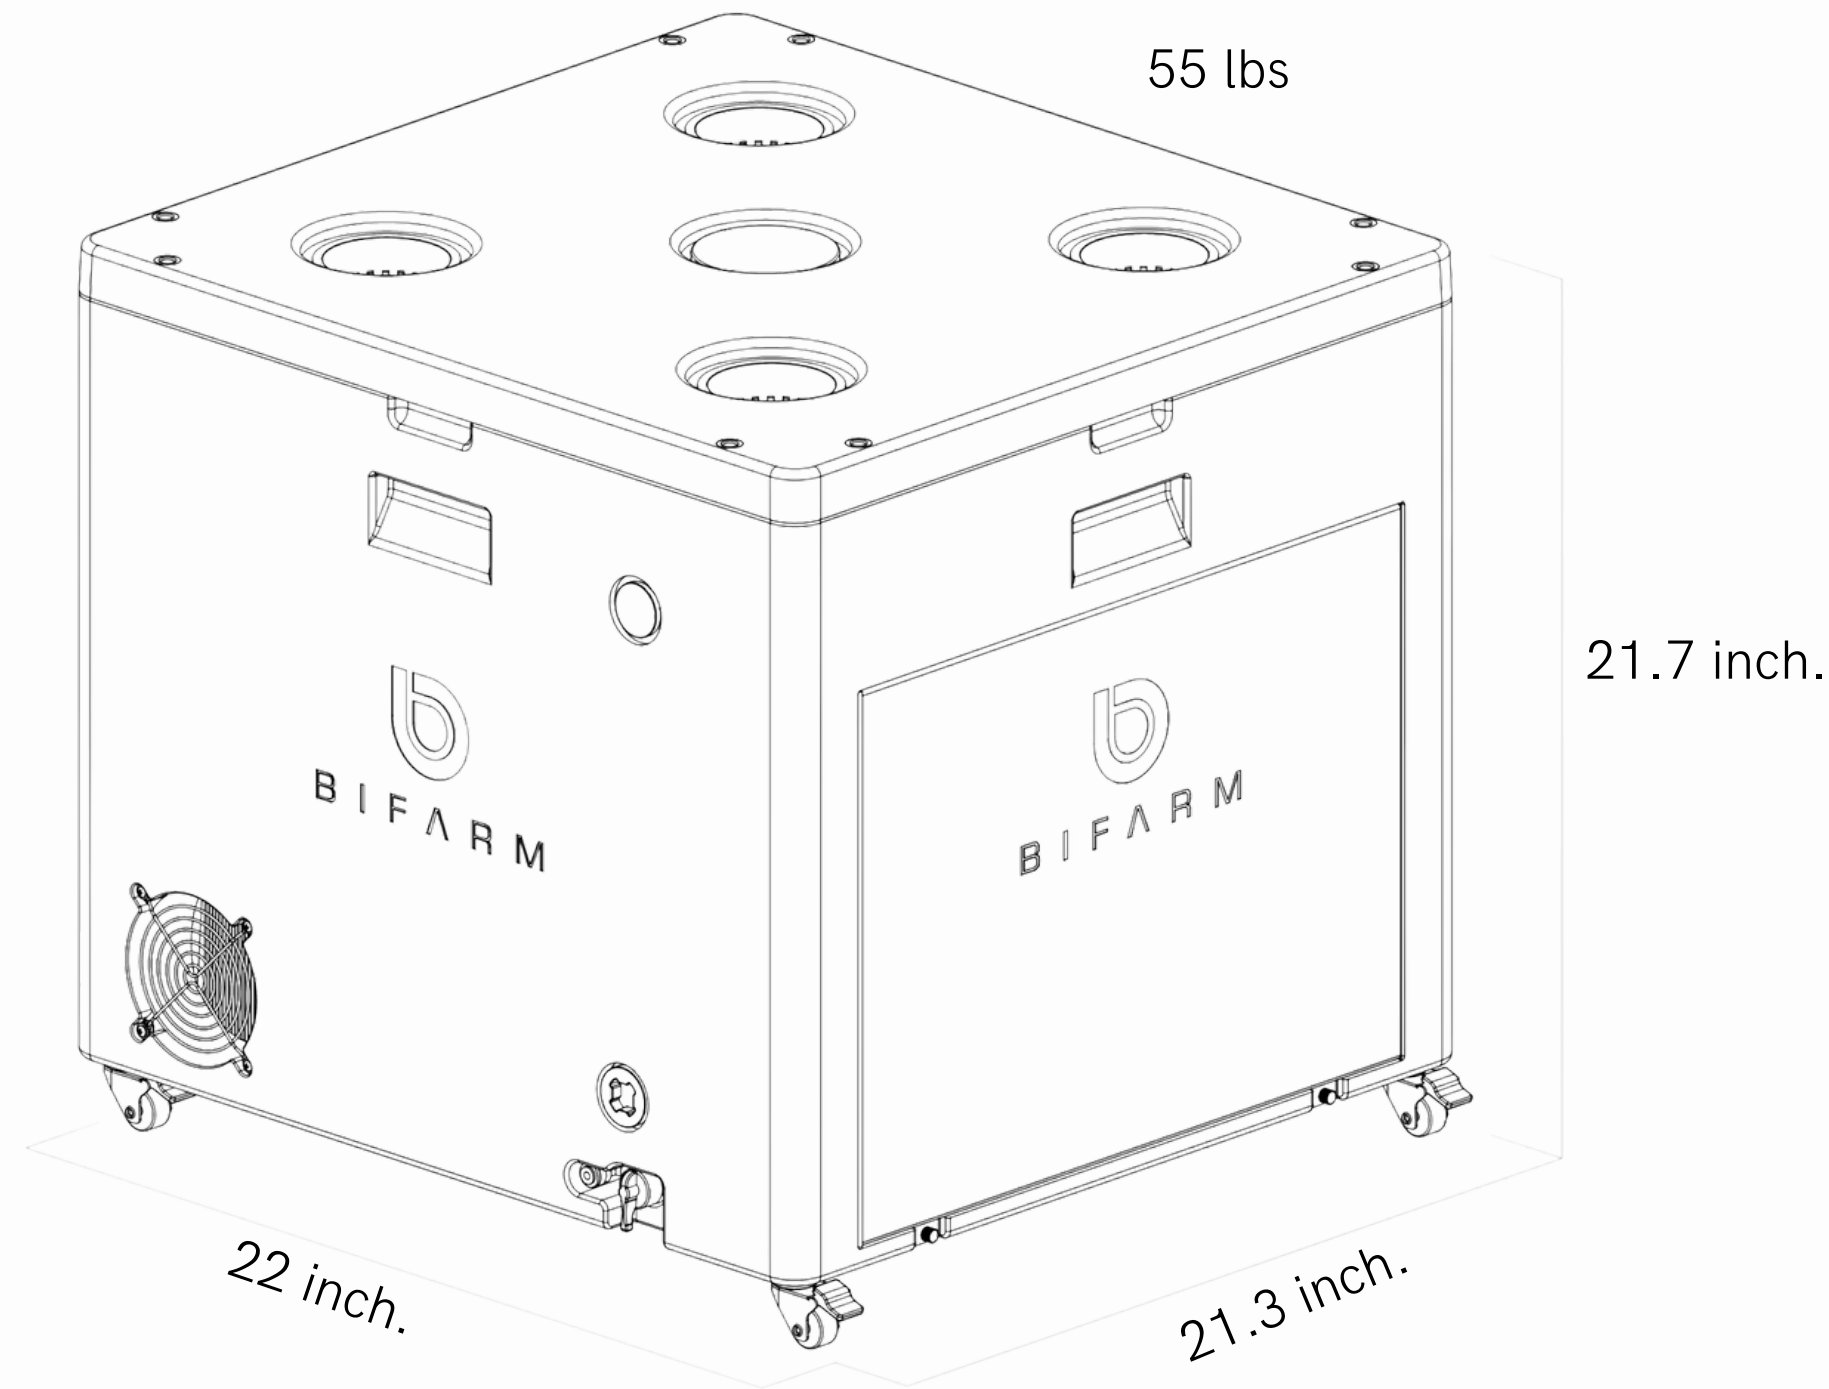

Power Consumption

Controller

2 Watts

Pressure Pump

20 Watts (When activated)

Temperature Control

135 Watts (When activated)

Power Supply

120 VAC

60 HZ

Sensors

Nutrient pH

Measuring Range: 0-14PH

Measuring Temperature: 0-60 °C

Accuracy : ± 0.1pH (25 °C)

Response Time : ≤ 1min

Nutrient EC

TDS Measurement Range: 0 ~ 2000ppm

TDS Measurement Accuracy: ± 10% F.S.(25 °C)

Climate Temperature & Humidity

Temperature Range: -40°C to 80°C

Humidity Range: 0% to 100%

Accuracy: ±0.5°C and ±1%