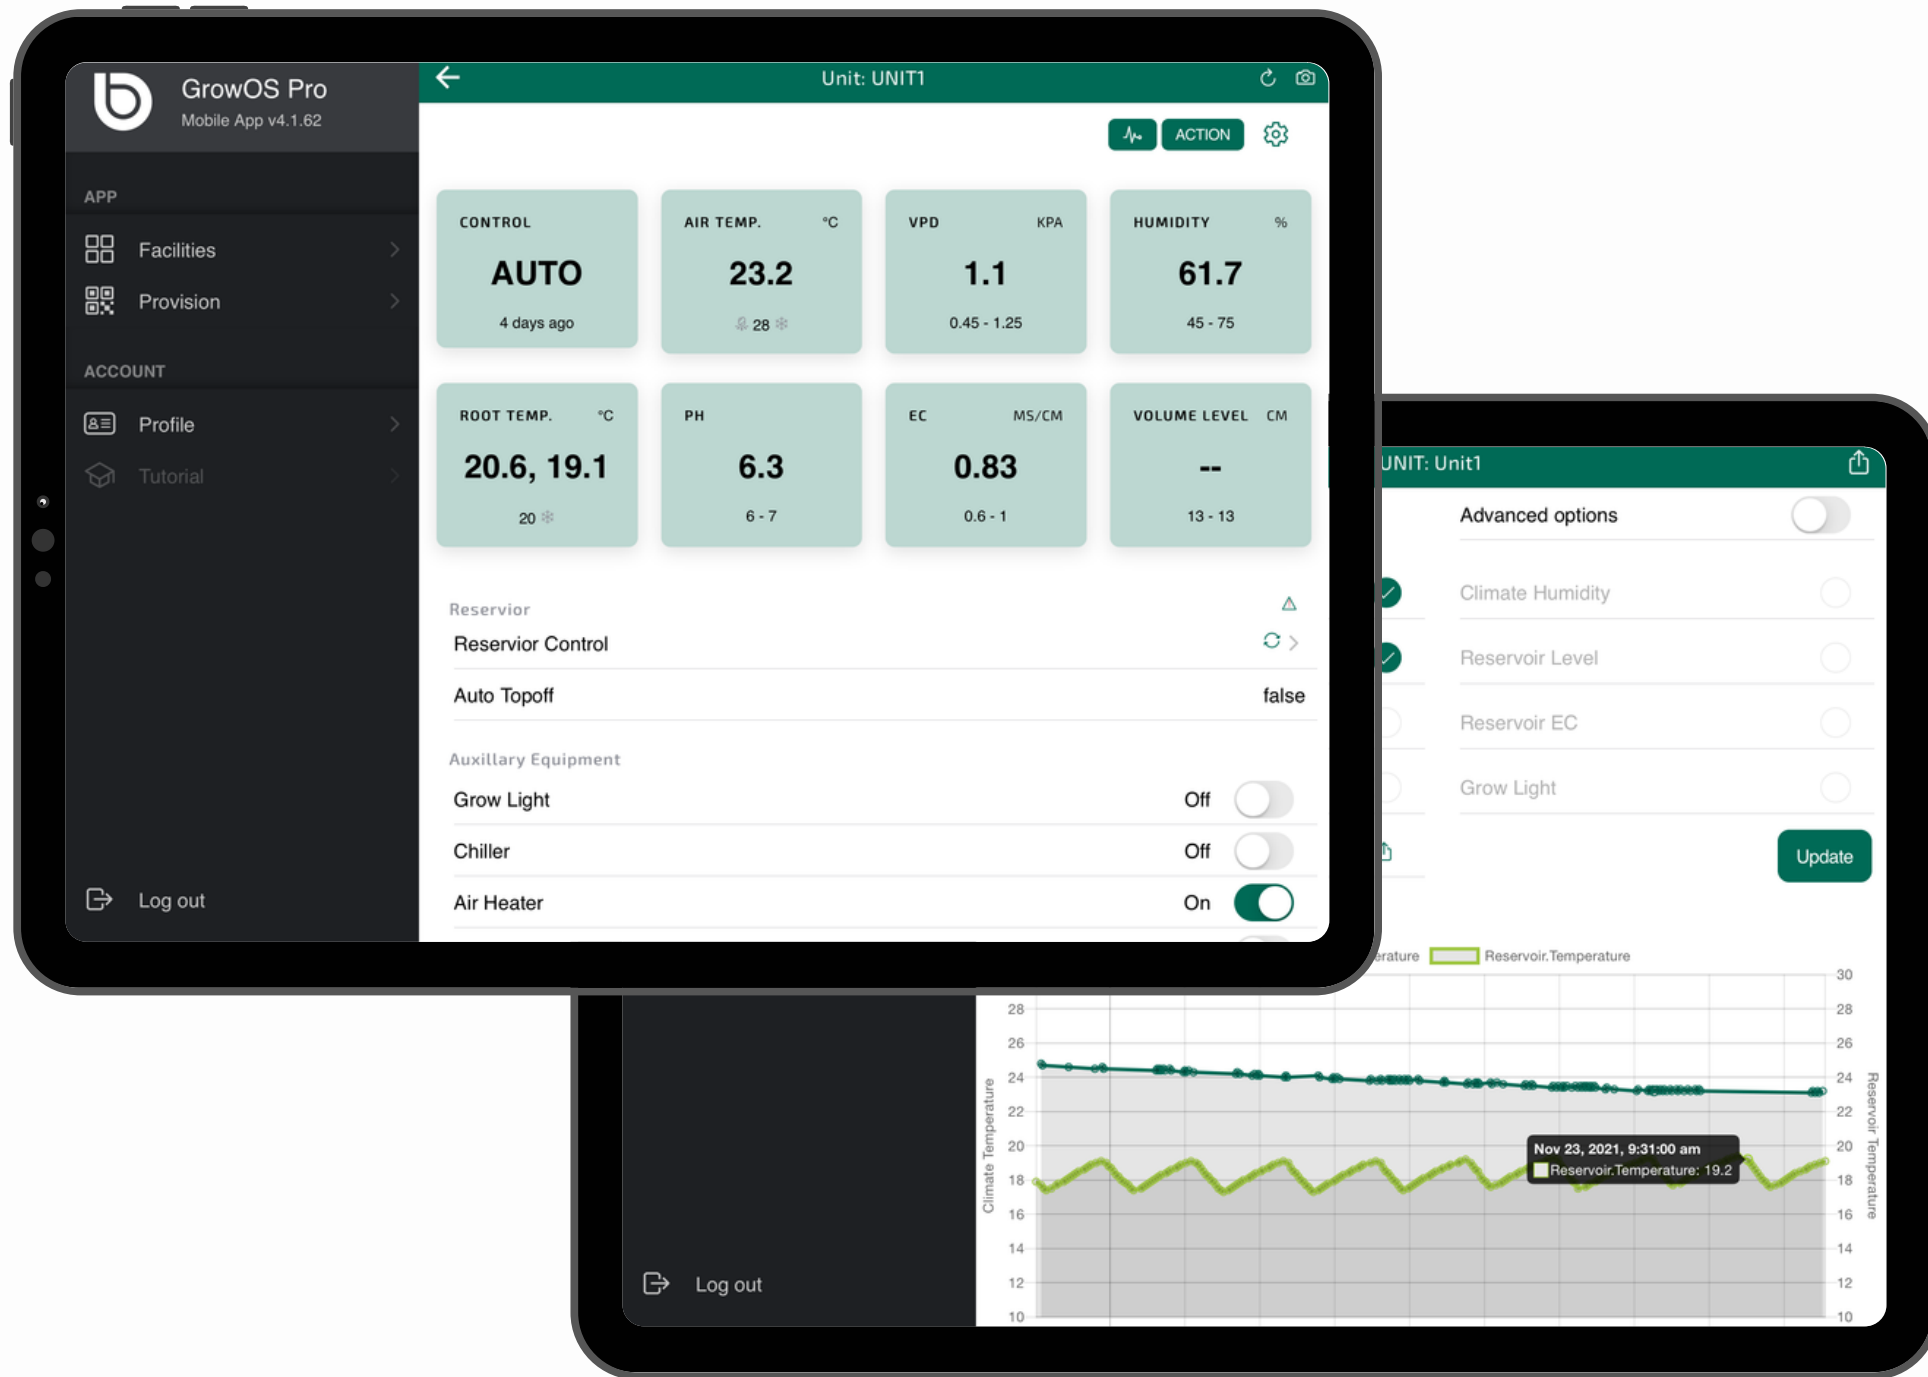

# Consistent & high quality results with less effort

Bifarm AeroXPS Pro is a 4 sq ft. *computer-managed high-pressure aeroponics grow system* that provides unified climate and irrigation control for the most efficient indoor growing experience

## Perfect for growers planning to start an aeroponics grow or looking to modernize their current setup

Unified climate & irrigation control

Calendar-based growth plans

Camera support

Remote access

History charts for analysis

# GrowOS PRO Comprehensive mobile & desktop app.

## Monitor Conditions

With real time sensing and reporting, adjust grow settings for optimal and consistent results