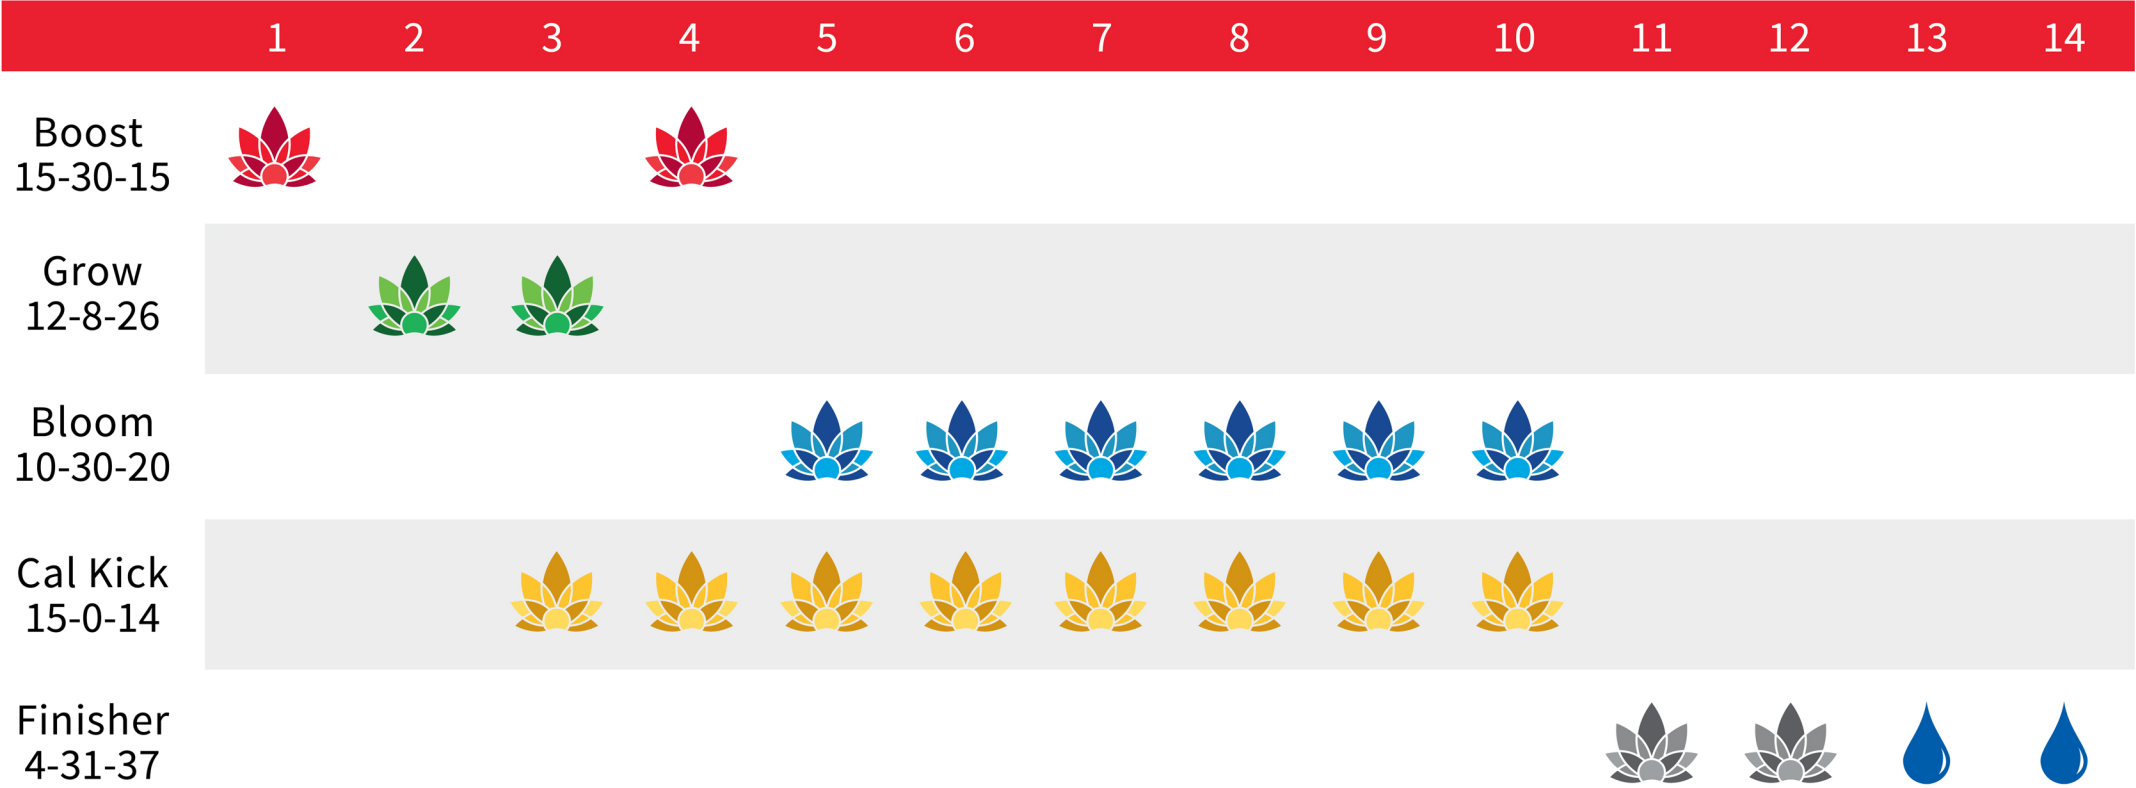

Plant-Prod MJ™ Program Schedule by Week

Spike (CaMg)  Use as a supplement at any stage when extra calcium and magnesium are required.