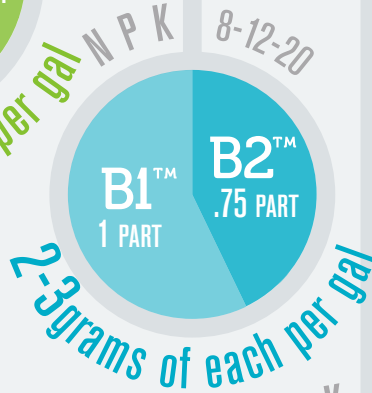

FloraFlex[®] Nutrients

MILD FORMULA

START 1 2 3 4 1 2 3 4 5 6 FLUSH

VEG WEEKS

BLOOM WEEKS

EC

1.4 - 1.6

1.7-
1.8

1.9

1.9 - 2.1

1.6-
1.7

WEEKS 1-4

WEEK 1

WEEK 2-3

WEEKS 3-6

WEEK 7

*Optimal rates will depend on plant variety, growing system & environment.

*To extend your bloom period replicate weeks 3-6.