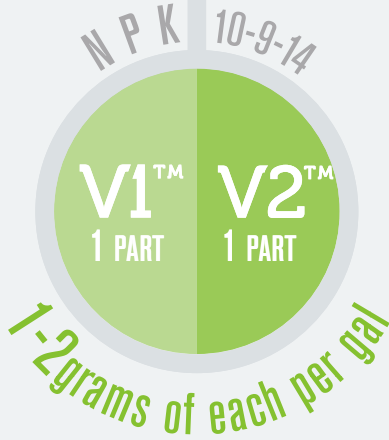

FloraFlex<sup>®</sup>  
Nutrients

AGGRESSIVE  
FORMULA

START 1 2 3 4 1 2 3 4 5 6 FLUSH

VEG WEEKS

BLOOM WEEKS

EC

1.4 - 1.6

1.9

1.9 - 2.1

1.6-  
1.7

WEEKS 1-4

WEEK 1

WEEKS 2-6

WEEK 7

\*Optimal rates will depend on  
plant variety, growing system & environment.

\*To extend your bloom period replicate weeks 2-6.