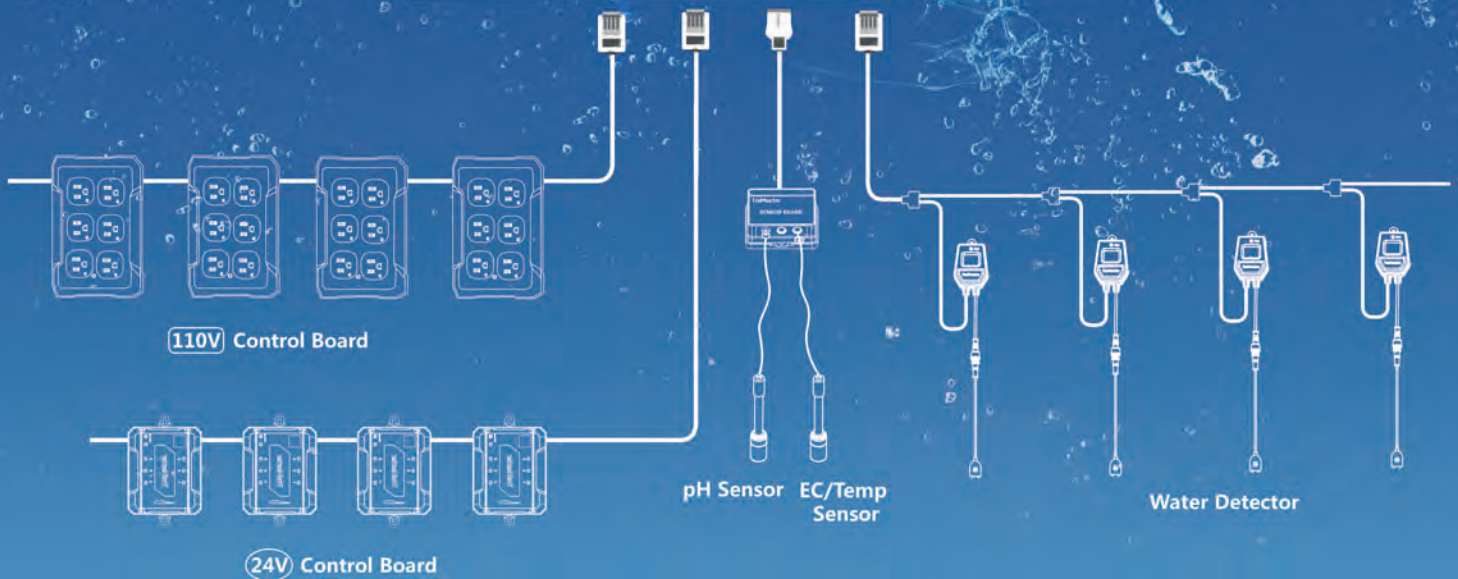

## Aqua-X Irrigation Control System

- Managing multiple rooms, multiple zones delivery
- Control up to 30 output (24V or 110V)
- Water detectors for watering schedule confirmation
- pH, EC and Temp monitor and data logging
- Free smartphone App with alerts and historical chart

## Aqua-X Irrigation Control System Product List

**NFS-1**  
Aqua-X Controller

Aqua-X Controller with Water Detector set,  
Free Smartphone App

**OA6-24**  
24V Control Board

With 6 Individually-Controlled  
24V Outputs

**OA6-110**  
110V Control Board

With 6 Individually-Controlled  
110V Outputs

**PCT-1**  
2 in 1 Sensor (EC+Temp)

Reservoir EC+ Temperature Sensor

**PCT-2**  
EC+Temp Sensor

Inline EC+Temp Sensor

**PPH-1**  
pH Sensor

Touch Spot + T Split Extension Cable

**TSS-2**  
Touch Spot Set B

Touch Spot + 10' Extension Cable

**DSP-1**  
Program Device Station

Single 110V Output (DSP-1 from  
Aqua-X system)