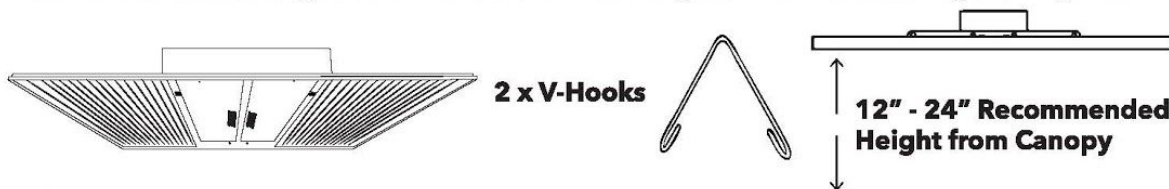

Thank you for purchasing a

nextlight mega

commercial series

⚠ WARNING: Please read and follow the instructions below before installing and using your NextLight.

Safety Recommendations and Warnings:

- Sharp Edges: Use Extreme Caution
- Do NOT use any Volatile Organic Compounds (VOCs) on or near the light fixture. VOCs can cause damage to LEDs. (including insect foggers)
- Do NOT use the light fixture with a damaged power cord.
- Only use power cords that were supplied with your light fixture.
- Hang light fixture securely so that it cannot fall.
- The light fixture is certified for use in damp and dry locations. Never directly spray water on the light fixture. Do NOT immerse light fixture in water.
- Operate the light fixture within the temperature range of -31 °F and 158 °F.
- Please check and adhere to all local rules, regulations and zoning codes when installing.
- Always disconnect power from the light fixture before moving or cleaning it.
- Do NOT use the fixture near flammable, explosive or reactive substances.
- Do NOT hang by power cord.
- Do NOT attempt to open, rewire or reconfigure any components of the light system. It will void the warranty and could cause serious injury or death.

Proper Use:

- Hang the light fixture using supplied V-Hooks.
- Hang the light fixture at a minimum of 12" from light and plant canopy. Less than 12" distance may burn plants. 12" - 24" recommended height from flowering canopy. 24" - 48" recommended height from veg canopy. Start high, adjust as plants acclimate.
- Recommended coverage is 4' x 4' or 5' x 5' for flowering and 7' x 7' area for vegetative growth.