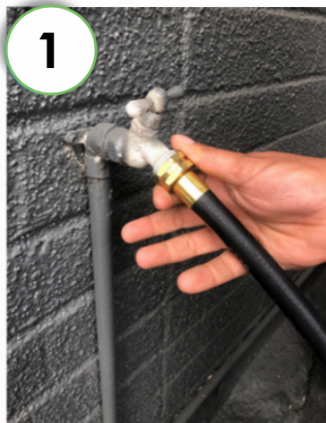

LINIS GROW

WATER FOR THE WAY YOU GROW

LG-GHF

Replace every 6 months

INLINE CATALYTIC GARDEN HOSE FILTER

YOUR PLANTS DESERVE THE BEST!

The Linis Grow inline catalytic garden hose filter assures the water your plants are consuming is pure, clean and virtually chemical-free. Our garden hose filter is easy-to-use, just screw it onto your outdoor garden hose bib and its ready to use! This smart inline garden hose filter features an eco-friendly catalytic carbon filtration system that comes from coconuts and effectively removes 98% of chlorine along with a long list of harmful VOC'S (volatile organic compounds) and chloramine. There's no need to take chances, its easy and affordable to give your plants crystal clean water.

EASY INSTALLATION

1
SCREW THE PROVIDED EXTENSION HOSE TO YOUR GARDEN HOSE BIB

2
ATTACH GARDEN HOSE FILTER TO THE EXTENSION

3
ADD YOUR GARDEN HOSE TO THE END OF THE FILTER

4
NOW YOUR GARDEN HOSE FILTER IS READY TO USE