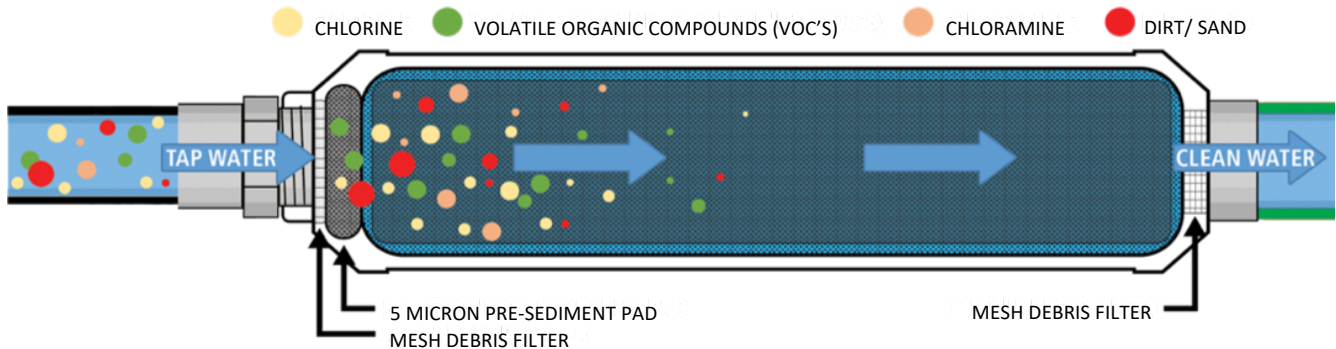

LINIS GROW

WATER FOR THE WAY YOU GROW

LG-GHF

Replace every 6 months

INLINE CATALYTIC GARDEN HOSE FILTER

YOUR PLANTS DESERVE THE BEST!

The Linis Grow inline catalytic garden hose filter assures the water your plants are consuming is pure, clean and virtually chemical-free. Our garden hose filter is easy-to-use, just screw it onto your outdoor garden hose bib and its ready to use! This smart inline garden hose filter features an eco-friendly catalytic carbon filtration system that comes from coconuts and effectively removes 98% of chlorine along with a long list of harmful VOC'S (volatile organic compounds) and chloramine. There's no need to take chances, its easy and affordable to give your plants crystal clean water.

EASY INSTALLATION

1
SCREW THE PROVIDED EXTENSION HOSE TO YOUR GARDEN HOSE BIB

2
ATTACH GARDEN HOSE FILTER TO THE EXTENSION

3
ADD YOUR GARDEN HOSE TO THE END OF THE FILTER

4
NOW YOUR GARDEN HOSE FILTER IS READY TO USE