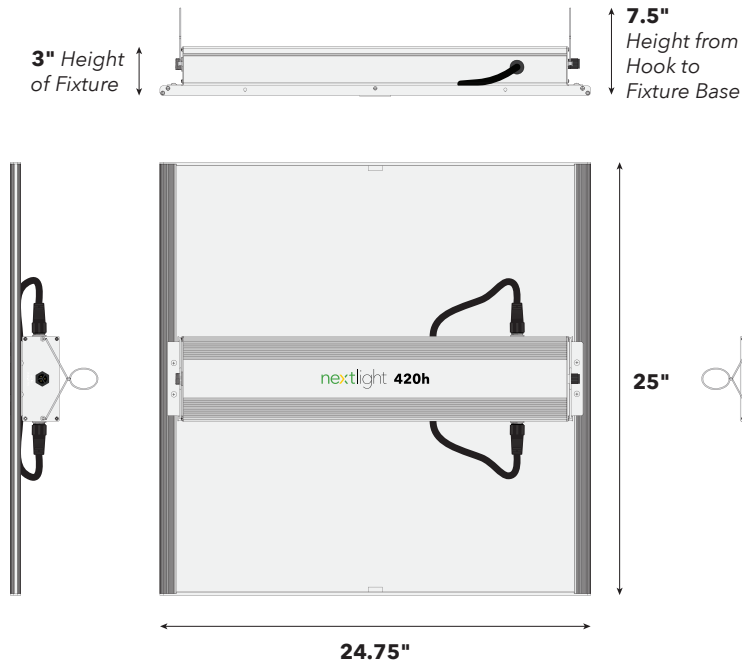

6. Product Dimensions

7. Onboard Dimmer

The Onboard Dimmer allows you to dial in dimming values from 0-100% giving you precise control over your desired light intensity.

8. Proper Use and General Care

Follow steps below to help your light system retain peak performance.

- Hang Fixture using supplied Fixture Hooks.
- Hang Fixture at a minimum of 12" from bottom of Fixture to top of plant canopy. Less than 12" distance may burn plants.
- Always allow for adequate ventilation of Fixtures to ensure your lighting system can properly cool. Failure to do so may shorten the lighting system's lifespan.
- Wipe down outside of Fixture with a damp rag. Dry thoroughly with a chamois or moist cellulose sponge to prevent water spots. All cleaning should be done with the light system unplugged from its power source.
- Avoid touching diodes with your hands, even if powered off.
- Never clean light system with detergents or abrasives.