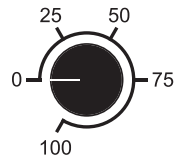

8. Proper Use and General Care

Follow steps below to help your light system retain peak performance.

- Hang Fixture using supplied Fixture Hooks.
- Hang Fixture at a minimum of 12" from bottom of Fixture to top of plant canopy. Less than 12" distance may burn plants.
- Always allow for adequate ventilation of Fixtures to ensure your lighting system can properly cool. Failure to do so may shorten the lighting system's lifespan.
- Wipe down outside of Fixture with a damp rag. Dry thoroughly with a chamois or moist cellulose sponge to prevent water spots. All cleaning should be done with the light system unplugged from its power source.
- Avoid touching diodes with your hands, even if powered off.
- Never clean light system with detergents or abrasives.