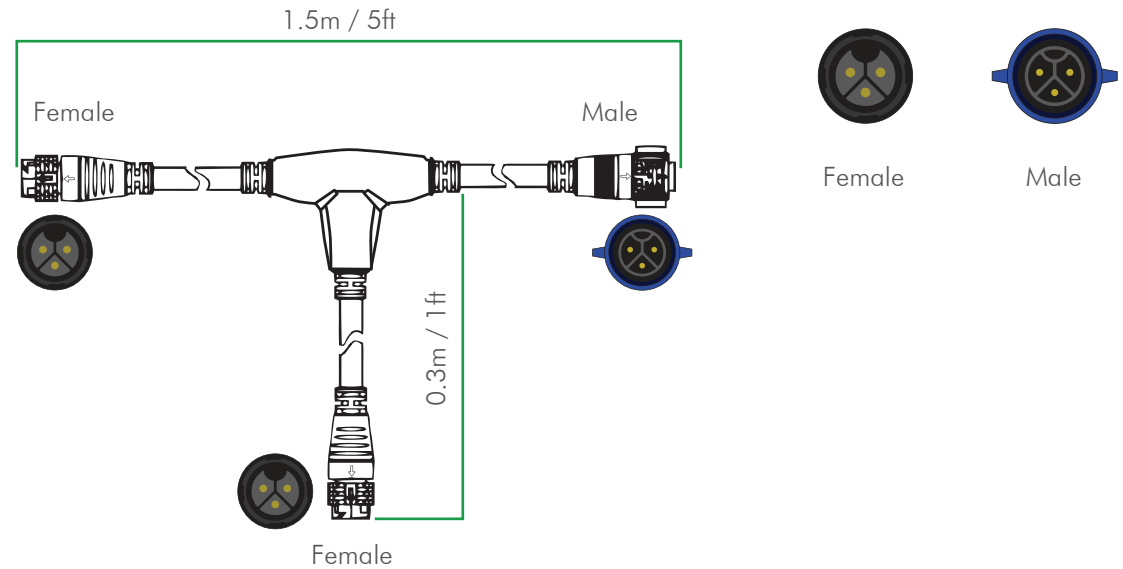

2

CABLE LOGIC

POWER AND DATA DIAGRAM

JUNCTION MAIN-LINE AC CONNECTOR

SINGLE JOINT

IL-SJC

SPECIFICATIONS

Voltage	120V-480V
Maximum Quantity of Fixtures	2
Certification	UL
Flame test	VW-1
Length	1.5m / 5ft