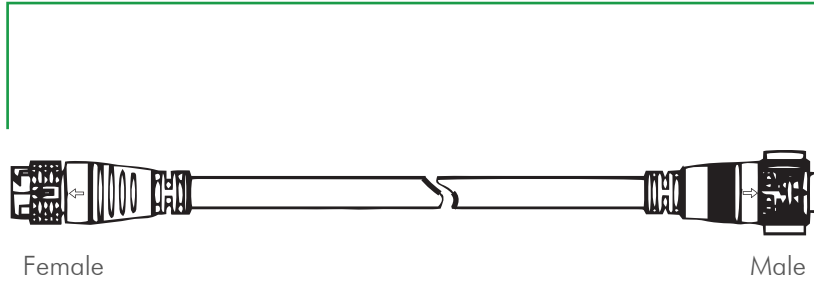

3

CABLE LOGIC POWER AND DATA DIAGRAM SECONDARY AC EXTENSION CABLES

IL-TS3

0.9m / 3ft

IL-TS6