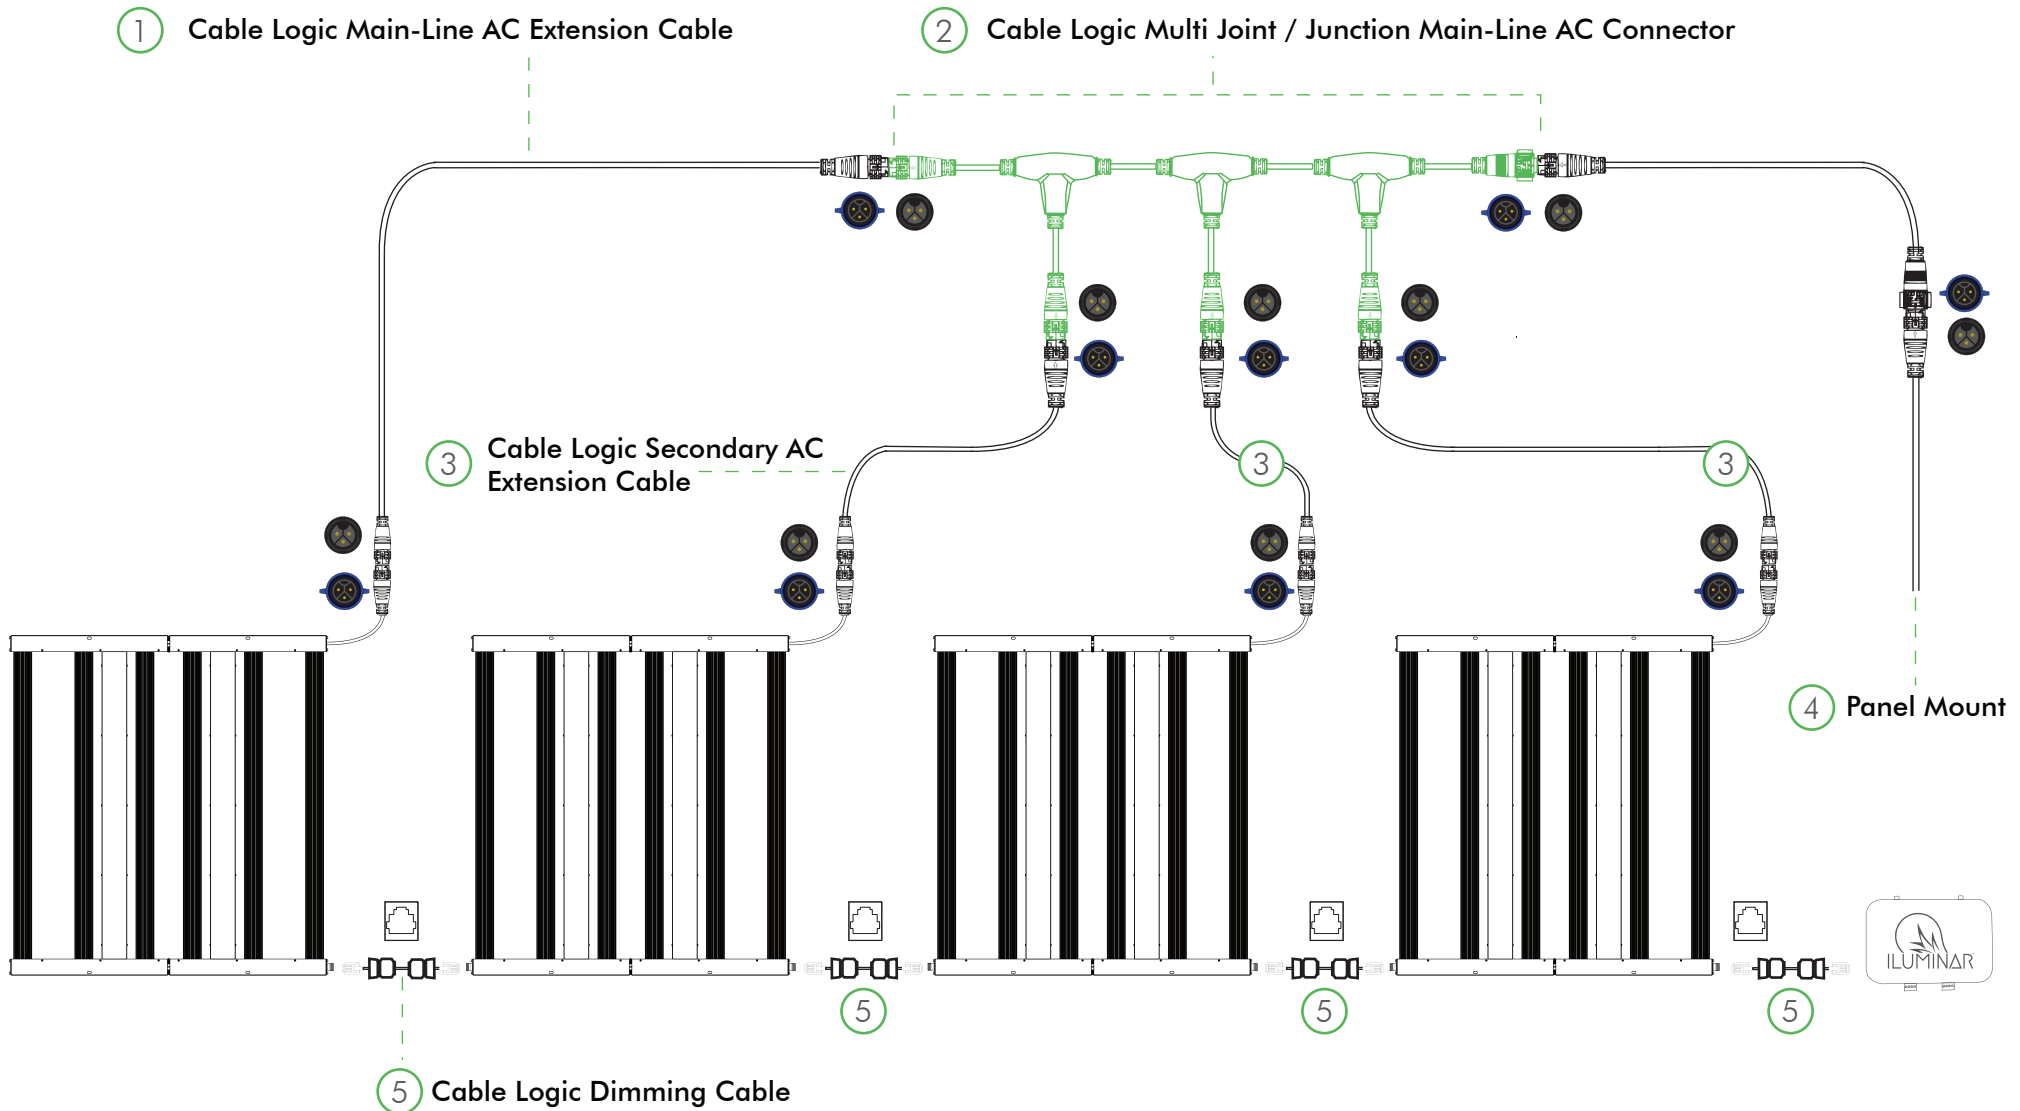

CABLE LOGIC

POWER AND DATA DIAGRAM

CABLE LOGIC MULTI JOINT

COMPATIBLE WITH
LED ili6