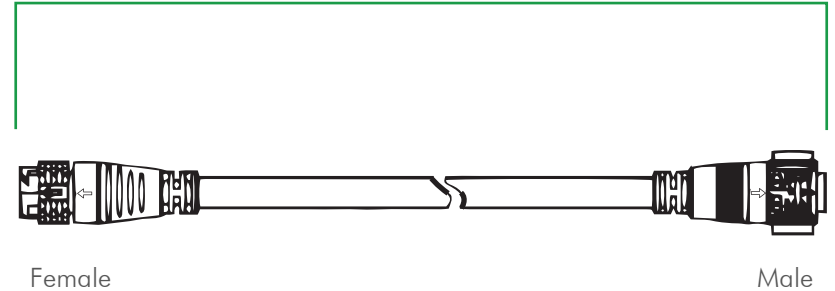

## CABLE LOGIC POWER AND DATA DIAGRAM SECONDARY AC EXTENSION CABLES

IL-TS3

0.9m / 3ft

IL-TS6

1.8m / 6ft