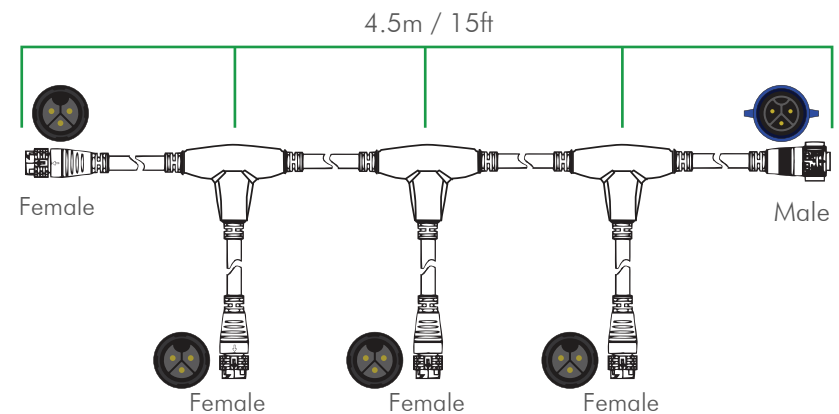

SPECIFICATIONS

Voltage	120V-480V
Maximum Quantity of Fixtures	4
Certification	UL
Flame test	VW-1
Length	4.5m / 15ft