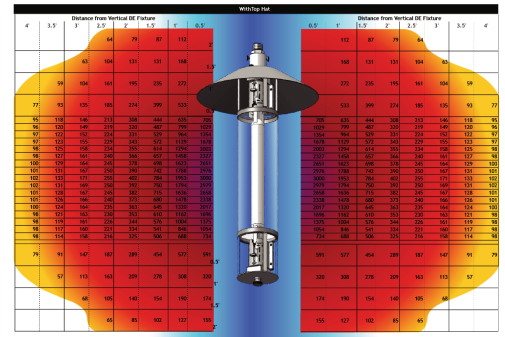

# Top Hat

Vertical DE (Reflector)

SKU: GL-THR

Lost light is a waste that should be captured and used. By adding the Top Hat reflector to your Vertical DE fixture, you'll increase the available light the emitter outputs, taking that light and redirecting it into the canopy.

Designed for upper placement to feed light to the top canopy and primaries, the Top Hat reflector acts as a traditional parabolic reflector by directing even light into the canopy.

## Physical Specifications

Diameter	306 mm	25.04"
Height	47.3 mm	2.25"

Sweet-Spot Lighting Solution

No tools Necessary for Assembly

Increase Garden Efficiency