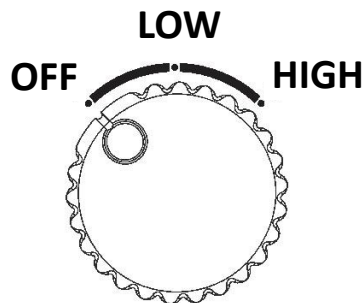

ASSEMBLY INSTRUCTIONS

No Assembly Required. This fan is completely assembled upon delivery.

OPERATION INSTRUCTIONS

1. Place the fan on a safe, flat surface where it can not fall or be pulled on by the cord.
2. Adjust to the desired fan speed by rotating the selector switch on the barrel to

3. For models DFC-24D-S / DFC-30D-S only: Tilt the fan head up or down for the desired direction of air flow.

CARE AND MAINTENANCE

Unplug the appliance before cleaning. Don't use any water for cleaning metal surfaces. Slightly moisten a cloth and then wipe off the surfaces of the fan. In order to remove dust from the grill, use a vacuum cleaner or remove the front grill by removing the securing screws on the edge of the grill. After cleaning, remount the grill. After doing this, fasten the screws on the edge of the grill.

1-YEAR LIMITED WARRANTY

The manufacturer warrants this product to be free from manufacturing defects in the material and workmanship under normal use for a period of one year after the date of purchase by the original purchaser. This warranty does not cover transit damages. This warranty does not apply to damages from accident, misuse, alteration of any kind to the fan or where the connected voltage is more than above the nameplate voltage. This warranty does not apply to the finish on any portion of the product. Servicing performed by unauthorized persons shall render the warranty invalid. The warranty is not responsible for damages of any kind, including accident and consequential damages. Some states do not allow the exclusion or limitation of the incidental or consequential damages, so the above exclusion or limitation may not apply to you. This warranty gives you specific legal rights, and you may also have other rights which vary from state to state.