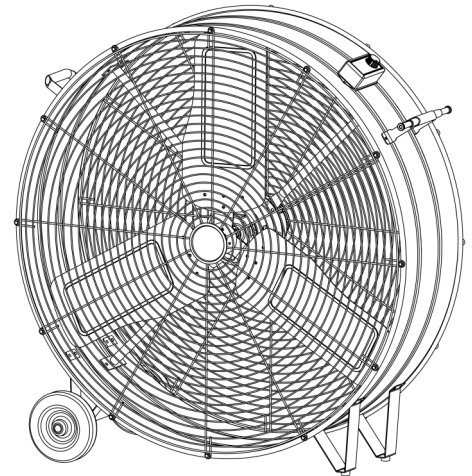

INSTRUCTION MANUAL AND OWNERS GUIDE

SPECIFICATIONS	
Volts	120V
Frequency	60Hz
Fan Speeds	2
Cord Length	9 ft.

DFC-24D-S / DFC-30D-S

DFC-24D / DFC-30D

DO NOT RETURN TO STORE

If you experience any difficulties installing or operating this product.
 Call us Toll Free at: 1-800-603-5464 Ext 111 / 7:00am to 3:30pm PST Mon-Fri
 Support at king-electric.com or email us at info@king-electric.com